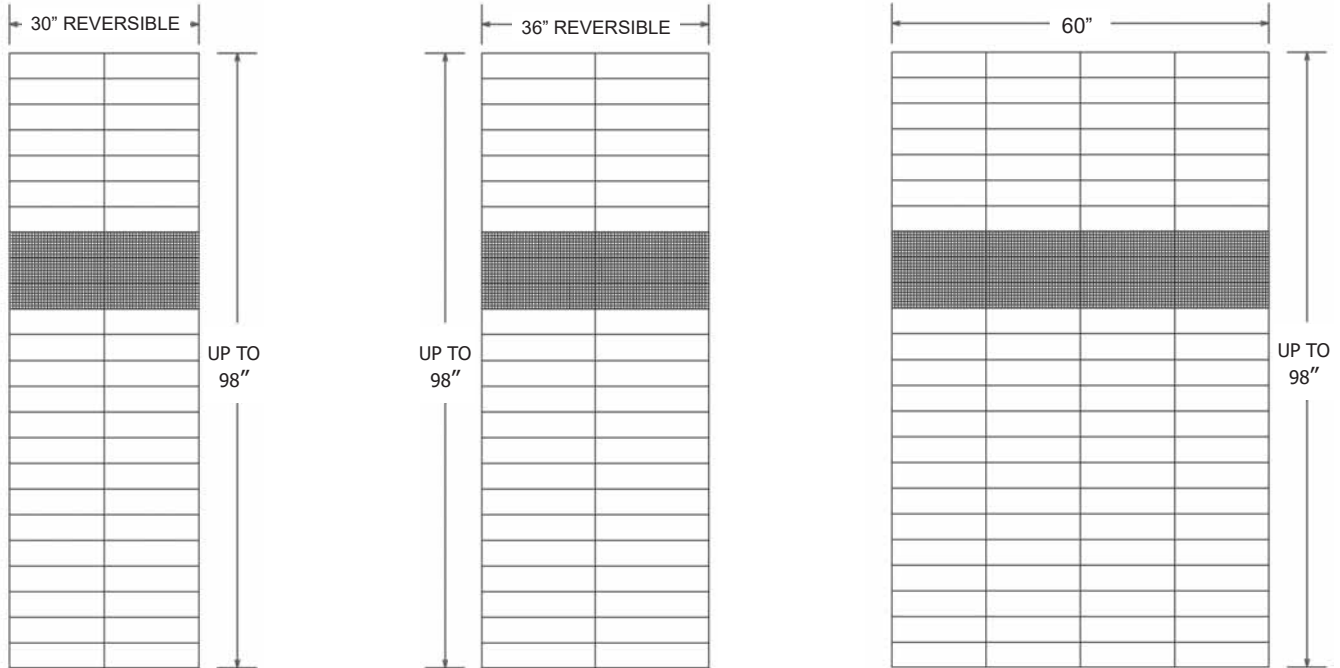

SPECIFICATIONS

Specifications:

- All panels are made oversized and must be measured and cut to fit on site.
- Uses include, but are not limited to, Tub & Shower Surrounds.
- Accessory and color options are available at www.minceymarble.com.
- Integral 12" Confetti Listello.

Panel Sizes:

WIDTH	HEIGHT	THICKNESS
30"	UP TO 98"	1/4"
36"	UP TO 98"	1/4"
60"	UP TO 98"	1/4"

NOTES

1. Recommend panels extend to the ceiling for tubs and showers. Drawing shows maximum panel dimensions. Cutting must be done on site to fit project requirements.
2. Panels received will be oversized. Trimming to fit site dimensions is necessary. Always trim end panels on the inside, where they meet the back wall.
3. Recommend all caulking to match surround color.
4. Extremely sanitary, impervious to mold, mildew, & bacteria. Panels have appearance of grout without sanitary & moisture issues associated with grout.
5. 10-year limited warranty against manufacturing defects.
6. MINCOR™ - Class A fire rated per ASTM e84 : Fire rated material available upon request.
7. 100% designed and manufactured in the U.S.A. using locally sourced raw materials
8. Compliant with ANSI/BIFMA X7.1 Standard
9. Copyright © 2000 Mincey Marble Manufacturing, Inc.™