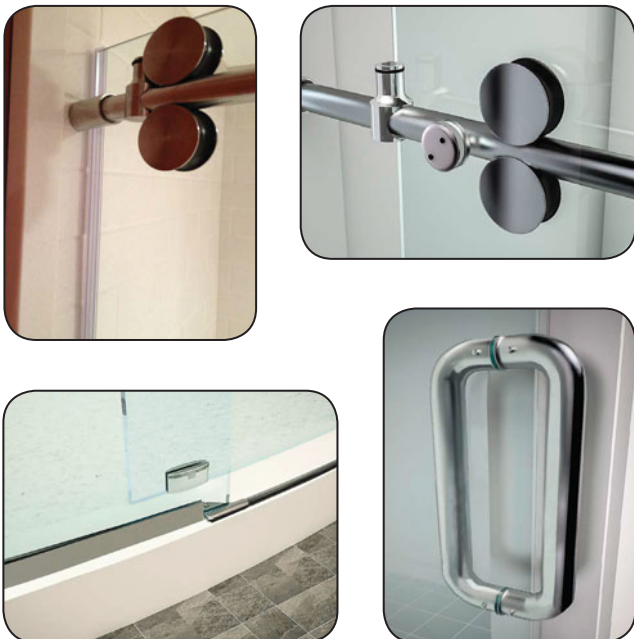

SPECIFICATIONS

Copyright © 2000, Mincey Marble, Inc.™

Standard Shower Specifications:

- Series: Napoli
- Door Style: Bow Front
- Bows Out: 6"
- Dimensions: 60" x 76"
- Glass Thickness: 10 mm | 3/8"
- Opening: Single sliding door - specify left or right
- Glass Finish: Clear
- Clearance Height: 72"
- Shower Pan: CFP-30-3660-OS/SF ONLY

Options:

- Brushed Finish
- Polished Finish
- Black Anodized Finish
- Frosted Glass
- Towel Bar

Hardware Details:

Shower pan must have a minimum 3" wide curb for door frame installation