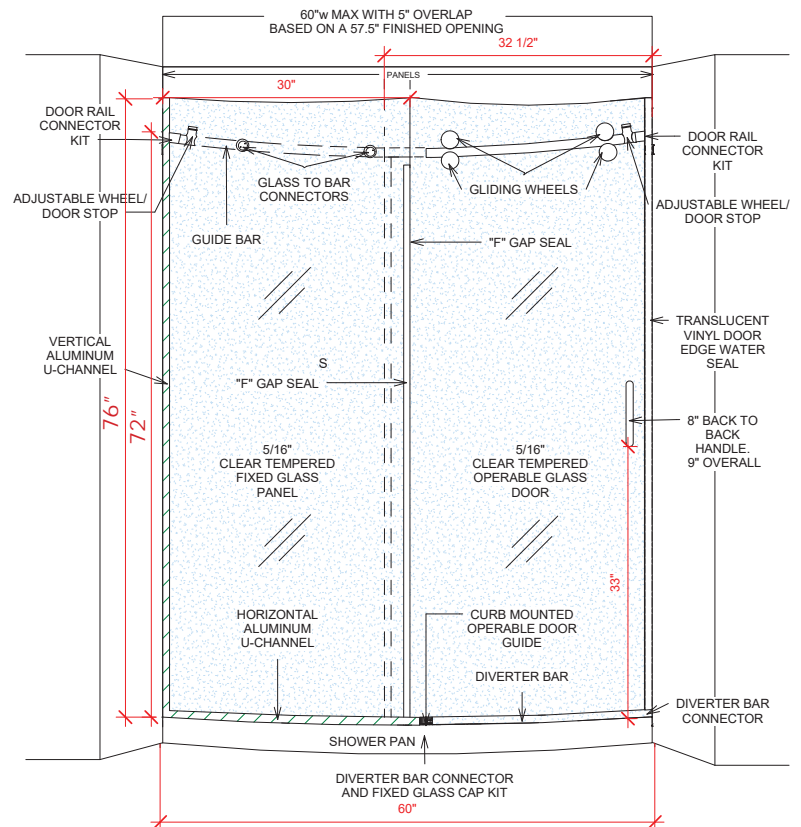

SPECIFICATIONS

Copyright © 2000, Mincey Marble, Inc.™

Standard Shower Specifications:

- Series: Napoli
- Door Style: Bow Front
- Bows Out: 6"
- Dimensions: 60" x 76"
- Glass Thickness: 10 mm | 3/8"
- Opening: Single sliding door - specify left or right
- Glass Finish: Clear
- Clearance Height: 72"
- Shower Pan: CFP-30-3660-OS/SF ONLY

Options:

- Brushed Finish
- Polished Finish
- Black Anodized Finish
- Frosted Glass
- Towel Bar

Hardware Details:

Shower pan must have a minimum 3" wide curb for door frame installation