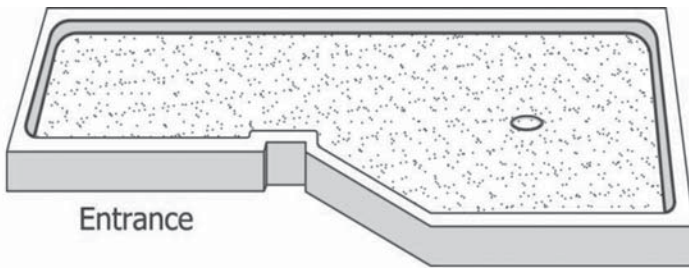

Doorless Walk - In Shower Pan

Copyright© 2000 - 2017 Mincey Marble Inc.

- Solid one-piece construction
- Textured non-slip finish
- Maintenance free
- Manufactured in the USA
- Abrasion resistant gel coat surface
- Repels mold and mildew
- Pre-leveled - rests on sub floor
- Extremely Sanitary

SPECIFICATIONS

Note: Pans are available with either a left or a right drain location. Please call for more information.

SP-01-L

SP-01-R

Specifications:

- Size: 30" x 42" x 63 5/8"
- Drain: Off-Set
- Drain Opening: 3 1/4" hole width
- Curb: Integral - 3" h x 2 1/2" w
- Flange: 1" Flange attached at factory
- Weight: ~210#
- Material: Mincey Classic™

Drain Detail:

Section B:

Drain NOT included. Finished product dimensions may vary +/- 1/8" from drawing.

Options:

- Specify left or right drain location

Suggested Drains

- Sioux Chief Mfg. model: 825-2P - PVC
- Oatey part number: 42045 - PVC
- Oatey part number: 42150 - Brass
- Kohler model: K9132 - Stainless Steel