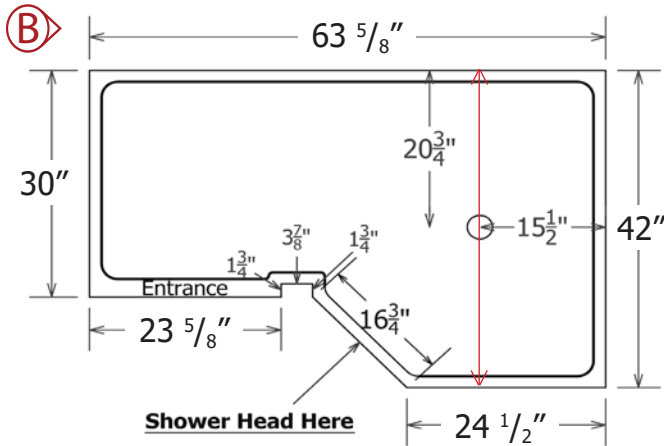

SPECIFICATIONS

Note: Pans are available with either a left or a right drain location. Please call for more information.

SP-01-L

SP-01-R

Specifications:

- Size: 30" x 42" x 63 5/8"
- Drain: Off-Set
- Drain Opening: 3 1/4" hole width
- Curb: Integral - 3" h x 2 1/2" w
- Flange: 1" Flange attached at factory
- Weight: ~210#
- Material: Mincey Classic™

Drain Detail:

Section B:

Drain NOT included. Finished product dimensions may vary +/- 1/8" from drawing.

Options:

- Specify left or right drain location

Suggested Drains

- Sioux Chief Mfg. model: 825-2P - PVC
- Oatey part number: 42045 - PVC
- Oatey part number: 42150 - Brass
- Kohler model: K9132 - Stainless Steel