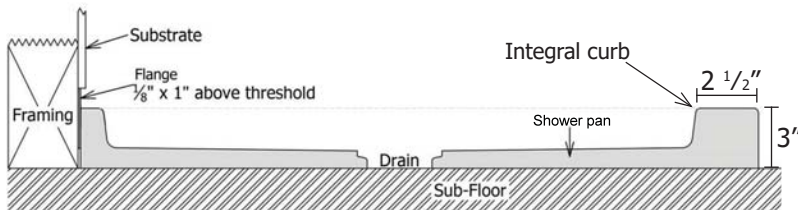

SPECIFICATIONS

Note: Pans are available with either a left or a right drain location. Please call for more information.

SP-01-L

SP-01-R

Specifications:

- Size: 30" x 42" x 63 5/8"
- Drain: Off-Set
- Drain Opening: 3 1/4" hole width
- Curb: Integral - 3" h x 2 1/2" w
- Flange: 1" Flange attached at factory
- Weight: ~210#
- Material: Mincey Classic™

Drain Detail:

Section B:

Drain NOT included. Finished product dimensions may vary +/- 1/8" from drawing.

Options:

- Specify left or right drain location

Suggested Drains

- Sioux Chief Mfg. model: 825-2P - PVC
- Oatey part number: 42045 - PVC
- Oatey part number: 42150 - Brass
- Kohler model: K9132 - Stainless Steel