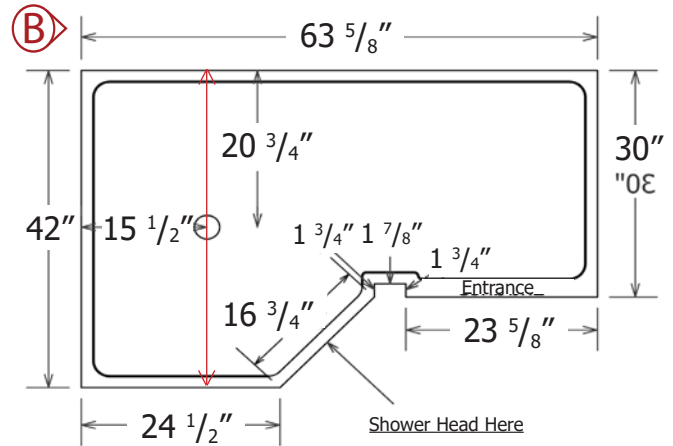

SPECIFICATIONS

Note: Pans are available with either a left or a right drain location. Please call for more information.

SP-01-L

SP-01-R

Specifications:

- Size: 30" x 42" x 63 5/8"
- Drain: Off-Set
- Drain Opening: 3 1/4" hole width
- Curb: Integral - 3" h x 2 1/2" w
- Flange: 1" Flange attached at factory
- Weight: ~210#
- Material: Mincey Classic™

Drain Detail:

Section B:

Drain NOT included. Finished product dimensions may vary +/- 1/8" from drawing.

Options:

- Specify left or right drain location

Suggested Drains

- Sioux Chief Mfg. model: 825-2P - PVC
- Oatey part number: 42045 - PVC
- Oatey part number: 42150 - Brass
- Kohler model: K9132 - Stainless Steel