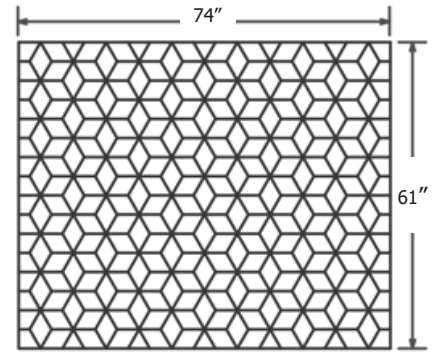

Panel Sizes:

WIDTH	HEIGHT	THICKNESS
32"	96"	1/4"
36"	96"	1/4"
62"	96"	1/4"
74"	62"	1/4"
74"	36"	1/4"

REVERSIBLE

REVERSIBLE

NOTES

1. Recommend panels extend to the ceiling for tubs and showers. Drawing shows maximum panel dimensions. Cutting must be done on site to fit project requirements.
2. Panels received will be oversized. Trimming to fit site dimensions is necessary. Always trim end panels on the inside, where they meet the back wall.
3. Recommend all caulking to match surround color.
4. Extremely sanitary, impervious to mold, mildew, & bacteria. Panels have appearance of grout without sanitary & moisture issues associated with grout.
5. 10-year limited warranty against manufacturing defects.
6. MINCOR™ - Class A fire rated per ASTM e84 : Fire rated material available upon request.
7. 100% designed and manufactured in the U.S.A. using locally sourced raw materials
8. Compliant with ANSI/BIFMA X7.1 Standard
9. Copyright © 2000 Mincey Marble Manufacturing, Inc.™