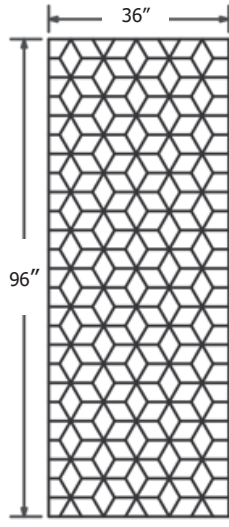

SPECIFICATIONS

Specifications:

- All panels are made oversized and must be measured and cut to fit on site.
- Uses include, but are not limited to, Tub & Shower Surrounds.
- Accessory and color options are available at www.minceymarble.com.

Panel Sizes:

WIDTH	HEIGHT	THICKNESS
32"	96"	1/4"
36"	96"	1/4"
62"	96"	1/4"
74"	62"	1/4"
74"	36"	1/4"

REVERSIBLE

REVERSIBLE

NOTES

1. Recommend panels extend to the ceiling for tubs and showers. Drawing shows maximum panel dimensions. Cutting must be done on site to fit project requirements.
2. Panels received will be oversized. Trimming to fit site dimensions is necessary. Always trim end panels on the inside, where they meet the back wall.
3. Recommend all caulking to match surround color.
4. Extremely sanitary, impervious to mold, mildew, & bacteria. Panels have appearance of grout without sanitary & moisture issues associated with grout.
5. 10-year limited warranty against manufacturing defects.
6. MINCOR™ - Class A fire rated per ASTM e84 : Fire rated material available upon request.
7. 100% designed and manufactured in the U.S.A. using locally sourced raw materials
8. Compliant with ANSI/BIFMA X7.1 Standard
9. Copyright © 2000 Mincey Marble Manufacturing, Inc.™