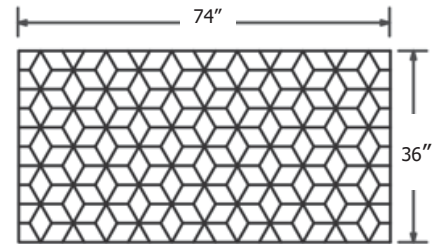

Panel Sizes:

WIDTH	HEIGHT	THICKNESS
32"	96"	1/4"
36"	96"	1/4"
62"	96"	1/4"
74"	62"	1/4"
74"	36"	1/4"

REVERSIBLE

REVERSIBLE

NOTES

1. Recommend panels extend to the ceiling for tubs and showers. Drawing shows maximum panel dimensions. Cutting must be done on site to fit project requirements.
2. Panels received will be oversized. Trimming to fit site dimensions is necessary. Always trim end panels on the inside, where they meet the back wall.
3. Recommend all caulking to match surround color.
4. Extremely sanitary, impervious to mold, mildew, & bacteria. Panels have appearance of grout without sanitary & moisture issues associated with grout.
5. 10-year limited warranty against manufacturing defects.
6. MINCOR™ - Class A fire rated per ASTM e84 : Fire rated material available upon request.
7. 100% designed and manufactured in the U.S.A. using locally sourced raw materials
8. Compliant with ANSI/BIFMA X7.1 Standard
9. Copyright © 2000 Mincey Marble Manufacturing, Inc.™