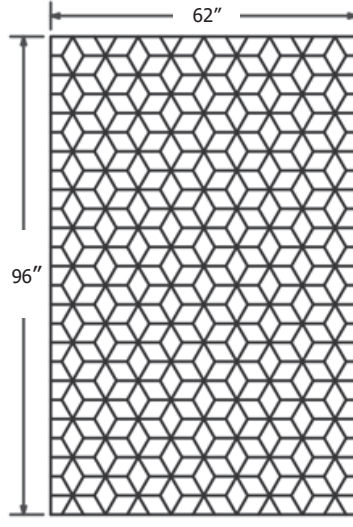

Panel Sizes:

WIDTH	HEIGHT	THICKNESS
32"	96"	1/4"
36"	96"	1/4"
62"	96"	1/4"
74"	62"	1/4"
74"	36"	1/4"

REVERSIBLE

REVERSIBLE

NOTES

1. Recommend panels extend to the ceiling for tubs and showers. Drawing shows maximum panel dimensions. Cutting must be done on site to fit project requirements.
2. Panels received will be oversized. Trimming to fit site dimensions is necessary. Always trim end panels on the inside, where they meet the back wall.
3. Recommend all caulking to match surround color.
4. Extremely sanitary, impervious to mold, mildew, & bacteria. Panels have appearance of grout without sanitary & moisture issues associated with grout.
5. 10-year limited warranty against manufacturing defects.
6. MINCOR™ - Class A fire rated per ASTM e84 : Fire rated material available upon request.
7. 100% designed and manufactured in the U.S.A. using locally sourced raw materials
8. Compliant with ANSI/BIFMA X7.1 Standard
9. Copyright © 2000 Mincey Marble Manufacturing, Inc.™