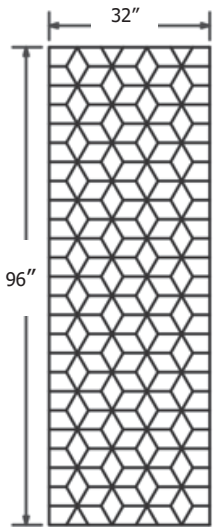

SPECIFICATIONS

Specifications:

- All panels are made oversized and must be measured and cut to fit on site.
- Uses include, but are not limited to, Tub & Shower Surrounds.
- Accessory and color options are available at www.minceymarble.com.

Panel Sizes:

WIDTH	HEIGHT	THICKNESS
32"	96"	1/4"
36"	96"	1/4"
62"	96"	1/4"
74"	62"	1/4"
74"	36"	1/4"

REVERSIBLE

REVERSIBLE

NOTES

1. Recommend panels extend to the ceiling for tubs and showers. Drawing shows maximum panel dimensions. Cutting must be done on site to fit project requirements.
2. Panels received will be oversized. Trimming to fit site dimensions is necessary. Always trim end panels on the inside, where they meet the back wall.
3. Recommend all caulking to match surround color.
4. Extremely sanitary, impervious to mold, mildew, & bacteria. Panels have appearance of grout without sanitary & moisture issues associated with grout.
5. 10-year limited warranty against manufacturing defects.
6. MINCOR™ - Class A fire rated per ASTM e84 : Fire rated material available upon request.
7. 100% designed and manufactured in the U.S.A. using locally sourced raw materials
8. Compliant with ANSI/BIFMA X7.1 Standard
9. Copyright © 2000 Mincey Marble Manufacturing, Inc.™