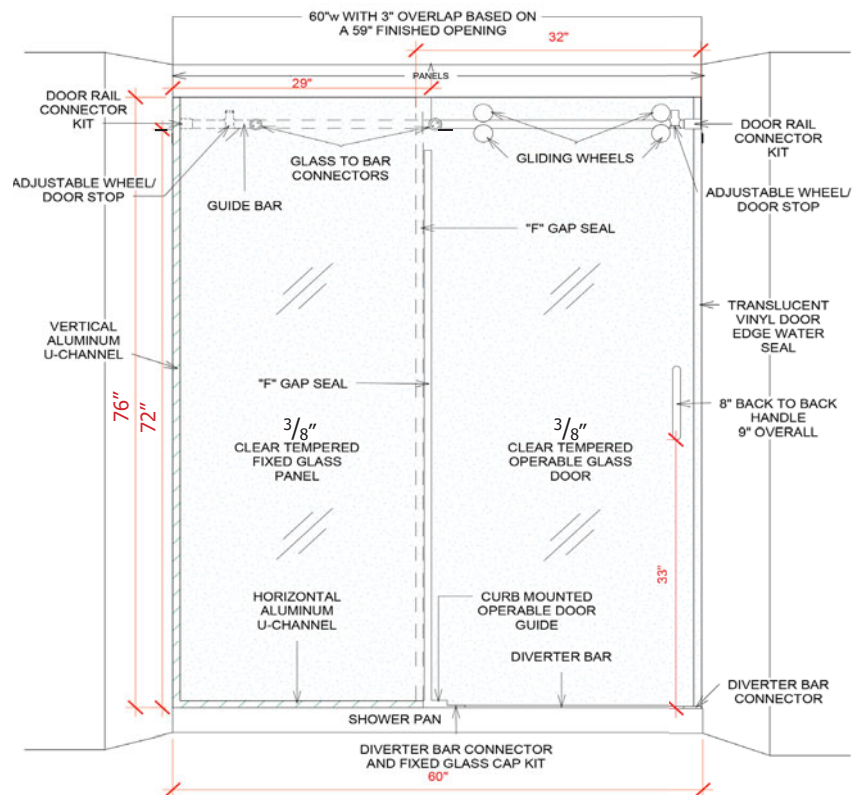

*Note: These measurements are based on a standard 60" w x 96" h Enclosure. The Napoli Enclosure heights and widths are variable and can be ordered to fit specific project requirements. Please include your project specific w x h measurements when placing your order.

Options:

- Tub Enclosure**
- Polished Finish
- Brushed Finish
- Black Anodized Finish
- Frosted Glass
- Towel Bar

**Note: The Napoli Sliding Barn Door Enclosure is also available for tubs. Tub must have a minimum 3" wide ledge for door frame installation.

Note: If the Shower Door closes towards the Shower Head, use the Napoli Series. If the Shower Door closes away from the Shower Head, use the Reversed Napoli Series.

Hardware Details:

Optional Towel Bar shown is available at an additional cost

Shower pan must have a minimum 3" wide curb for door frame installation