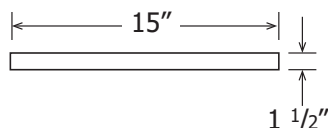

SPECIFICATIONS

Copyright© 2000 - 2017 Mincey Marble Inc.

FR-03-27 | FR-03-30

Specifications:

- Length: 27" or 30"
- Textured Non-slip Finish
- Pre-drilled Mounting Holes
- 3 - #10 3" SS Truss Head Sheet Metal Screws to be used with blocking
- Gloss or Matte Finish
- 1 1/2" Thick
- Mincey Classic™

Options:

- 3 - MAW 35-SD WingIts - use when blocking is unavailable

Foot Rest has 3 Slots fabricated into it for mounting

3" Stainless Steel Screws provided for blocking in the wall

MAW WingIts provided if no blocking

FR-05

Specifications:

- Length: 15"
- Textured Non-slip Finish
- Pre-drilled Mounting Holes
- 3 - #10 3" SS Truss Head Sheet Metal Screws to be used with blocking
- Gloss or Matte Finish
- 1 1/2" Thick
- Mincey Classic™

Options:

- 3 - MAW 35-SD WingIts - use when blocking is unavailable

Elevation