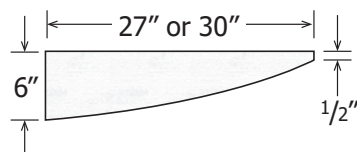

### Specifications:

- Length: 27" or 30"
- Textured Non-slip Finish
- Pre-drilled Mounting Holes
- 3 - #10 3" SS Truss Head Sheet Metal Screws to be used with blocking
- Gloss or Matte Finish
- 1 1/2" Thick
- Mincey Classic™

### Options:

- 3 - MAW 35-SD WingIts - use when blocking is unavailable

Perspective

Elevation

Plan View

Foot Rest has 3 Slots fabricated into it for mounting

3" Stainless Steel Screws provided for blocking in the wall