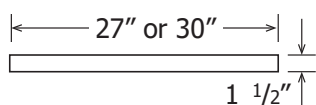

SPECIFICATIONS

Copyright© 2000 - 2017 Mincey Marble Inc.

FR-03-27 | FR-03-30

Specifications:

- Length: 27" or 30"
- Textured Non-slip Finish
- Pre-drilled Mounting Holes
- 3 - #10 3" SS Truss Head Sheet Metal Screws to be used with blocking
- Gloss or Matte Finish
- 1 1/2" Thick
- Mincey Classic™

Options:

- 3 - MAW 35-SD WingIts - use when blocking is unavailable

Elevation

Foot Rest has 3 Slots fabricated into it for mounting

3" Stainless Steel Screws provided for blocking in the wall

MAW WingIts provided if no blocking

FR-05

Specifications:

- Length: 15"
- Textured Non-slip Finish
- Pre-drilled Mounting Holes
- 3 - #10 3" SS Truss Head Sheet Metal Screws to be used with blocking
- Gloss or Matte Finish
- 1 1/2" Thick
- Mincey Classic™

Options:

- 3 - MAW 35-SD WingIts - use when blocking is unavailable