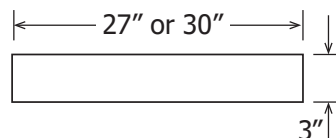

## Specifications:

- Length: 27" or 30"
- Wall Mount
- Pre-drilled Mounting Holes
- 3 - #10 3" SS Truss Head Sheet Metal Screws to be used with blocking
- Gloss or Matte Finish
- 1 1/2" Thick
- Mincey Classic™

## Options:

- 2 - Standoff WingIts - use when blocking is unavailable

Perspective

Elevation

Plan View

Mounting Hardware Top Views

Standoff WingIt

\*Standoff WingIts are provided if blocking is unavailable.