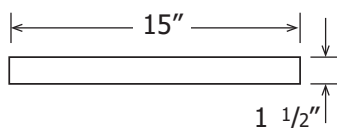

SPECIFICATIONS

Copyright© 2000 - 2017 Mincey Marble Inc.

SS-03-27 | SS-03-30

Specifications:

- Length: 27" or 30"
- Wall Mount
- Pre-drilled Mounting Holes
- 3 - #10 3" SS Truss Head Sheet Metal Screws to be used with blocking
- Gloss or Matte Finish
- 1 1/2" Thick
- Mincey Classic™

Options:

- 2 - Standoff WingIts - use when blocking is unavailable

*Standoff WingIts are provided if blocking is unavailable.

SS-05

Specifications:

- Length: 15"
- Wall Mount
- Pre-drilled Mounting Holes
- 3 - #10 3" SS Truss Head Sheet Metal Screws to be used with blocking
- Gloss or Matte Finish
- 1 1/2" Thick
- Mincey Classic™

Options:

- 2 - Standoff WingIts - use when blocking is unavailable

Elevation