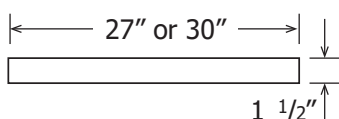

SPECIFICATIONS

Copyright© 2000 - 2017 Mincey Marble Inc.

SS-03-27 | SS-03-30

Specifications:

- Length: 27" or 30"
- Wall Mount
- Pre-drilled Mounting Holes
- 3 - #10 3" SS Truss Head Sheet Metal Screws to be used with blocking
- Gloss or Matte Finish
- 1 1/2" Thick
- Mincey Classic™

Options:

- 2 - Standoff WingIts - use when blocking is unavailable

Elevation

*Standoff WingIts are provided if blocking is unavailable.

SS-05

Specifications:

- Length: 15"
- Wall Mount
- Pre-drilled Mounting Holes
- 3 - #10 3" SS Truss Head Sheet Metal Screws to be used with blocking
- Gloss or Matte Finish
- 1 1/2" Thick
- Mincey Classic™

Options:

- 2 - Standoff WingIts - use when blocking is unavailable