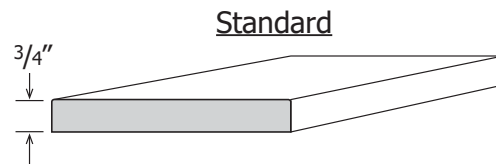

# SPECIFICATIONS

Copyright © 2000 - 2018 Mincey Marble Inc.

**Standard Features:**

- Name: **WS-0325 : Standard Windowsill**
- Size: Up to 118" x 3/4"
- Edge: Standard
- Material: Mincey Classic™

**Options:**

- Depth: 3.25" | 4" - 6" | 6.5" | 7" | 8"
- Finish: Matte or Gloss

**Standard Features:**

- Name: **WS 1 APR : Windowsill w/ 1" Separate Apron**
- Size: Up to 118" x 3/4"
- Edge: Standard
- Apron: 1" Separate
- Material: Mincey Classic™

**Options:**

- Depth: 3.25" | 4" - 6" | 6.5" | 7" | 8"
- Finish: Matte or Gloss

**Standard Features:**

- Name: **WS-DD : Windowsill w/ 1 1/4" Front Edge**
- Size: Up to 108" x 3/4"
- Edge: 1 1/4" Turn Down
- Material: Mincey Classic™

**Options:**

- Depth: Up to 12"
- Finish: Matte or Gloss

**Standard Features:**

- Name: **WS-HH : Hammerhead Windowsill Edge**
- Size: Up to 96" x 3/4"
- Edge: Hammerhead
- Edge dims: 1 1/2" x 1 1/2"
- Material: Mincey Classic™