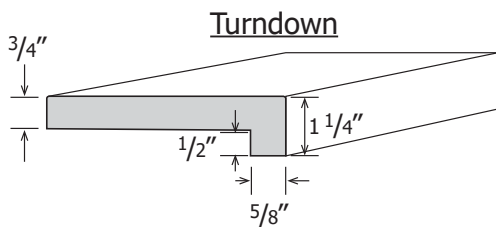

# SPECIFICATIONS

Copyright © 2000 - 2018 Mincey Marble Inc.

**Standard Features:**

- Name: **WS-0325 : Standard Windowsill**
- Size: Up to 118" x 3/4"
- Edge: Standard
- Material: Mincey Classic™

**Options:**

- Depth: 3.25" | 4" - 6" | 6.5" | 7" | 8"
- Finish: Matte or Gloss

**Standard Features:**

- Name: **WS 1 APR : Windowsill w/ 1" Separate Apron**
- Size: Up to 118" x 3/4"
- Edge: Standard
- Apron: 1" Separate
- Material: Mincey Classic™

**Options:**

- Depth: 3.25" | 4" - 6" | 6.5" | 7" | 8"
- Finish: Matte or Gloss

**Standard Features:**

- Name: **WS-DD : Windowsill w/ 1 1/4" Front Edge**
- Size: Up to 108" x 3/4"
- Edge: 1 1/4" Turn Down
- Material: Mincey Classic™

**Options:**

- Depth: Up to 12"
- Finish: Matte or Gloss

**Standard Features:**

- Name: **WS-HH : Hammerhead Windowsill Edge**
- Size: Up to 96" x 3/4"
- Edge: Hammerhead
- Edge dims: 1 1/2" x 1 1/2"
- Material: Mincey Classic™