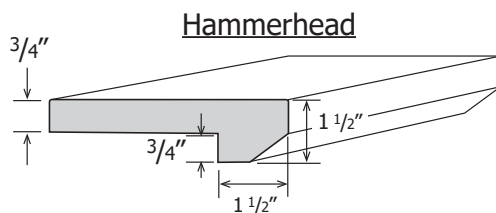

- Depth: 3.25" | 4" - 6" | 6.5" | 7" | 8"
- Finish: Matte or Gloss

**Standard Features:**

- Name: **WS 1 APR : Windowsill w/ 1" Separate Apron**
- Size: Up to 118" x 3/4"
- Edge: Standard
- Apron: 1" Separate
- Material: Mincey Classic™

**Options:**

- Depth: 3.25" | 4" - 6" | 6.5" | 7" | 8"
- Finish: Matte or Gloss

**Standard Features:**

- Name: **WS-DD : Windowsill w/ 1 1/4" Front Edge**
- Size: Up to 108" x 3/4"
- Edge: 1 1/4" Turn Down
- Material: Mincey Classic™

**Options:**

- Depth: Up to 12"
- Finish: Matte or Gloss

**Standard Features:**

- Name: **WS-HH : Hammerhead Windowsill Edge**
- Size: Up to 96" x 3/4"
- Edge: Hammerhead
- Edge dims: 1 1/2" x 1 1/2"
- Material: Mincey Classic™

**Options:**

- Depth: 3 1/4" to 14"
- Finish: Matte or Gloss

**Standard Features:**

- Name: **WS-OG : Bullnose Ogee Windowsill Edge**
- Size: Up to 98" x 3/4"
- Edge: Bullnose / Ogee
- Material: Mincey Classic™