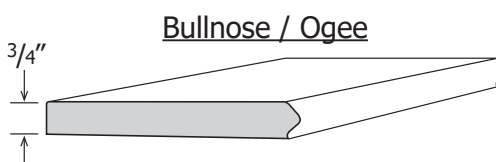

**Options:**

- Depth: 3.25" | 4" - 6" | 6.5" | 7" | 8"
- Finish: Matte or Gloss

**Standard Features:**

- Name: **WS-DD : Windowsill w/ 1 1/4" Front Edge**
- Size: Up to 108" x 3/4"
- Edge: 1 1/4" Turn Down
- Material: Mincey Classic™

**Options:**

- Depth: Up to 12"
- Finish: Matte or Gloss

**Standard Features:**

- Name: **WS-HH : Hammerhead Windowsill Edge**
- Size: Up to 96" x 3/4"
- Edge: Hammerhead
- Edge dims: 1 1/2" x 1 1/2"
- Material: Mincey Classic™

**Options:**

- Depth: 3 1/4" to 14"
- Finish: Matte or Gloss

**Standard Features:**

- Name: **WS-OG : Bullnose Ogee Windowsill Edge**
- Size: Up to 98" x 3/4"
- Edge: Bullnose / Ogee
- Material: Mincey Classic™