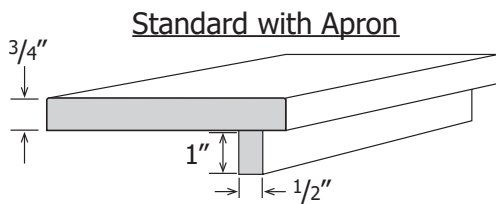

# SPECIFICATIONS

Copyright © 2000 - 2018 Mincey Marble Inc.

**Standard Features:**

- Name: **WS-0325 : Standard Windowsill**
- Size: Up to 118" x 3/4"
- Edge: Standard
- Material: Mincey Classic™

**Options:**

- Depth: 3.25" | 4" - 6" | 6.5" | 7" | 8"
- Finish: Matte or Gloss

**Standard Features:**

- Name: **WS 1 APR : Windowsill w/ 1" Separate Apron**
- Size: Up to 118" x 3/4"
- Edge: Standard
- Apron: 1" Separate
- Material: Mincey Classic™

**Options:**

- Depth: 3.25" | 4" - 6" | 6.5" | 7" | 8"
- Finish: Matte or Gloss

**Standard Features:**

- Name: **WS-DD : Windowsill w/ 1 1/4" Front Edge**
- Size: Up to 108" x 3/4"
- Edge: 1 1/4" Turn Down
- Material: Mincey Classic™

**Options:**

- Depth: Up to 12"
- Finish: Matte or Gloss

**Standard Features:**

- Name: **WS-HH : Hammerhead Windowsill Edge**
- Size: Up to 96" x 3/4"
- Edge: Hammerhead
- Edge dims: 1 1/2" x 1 1/2"
- Material: Mincey Classic™