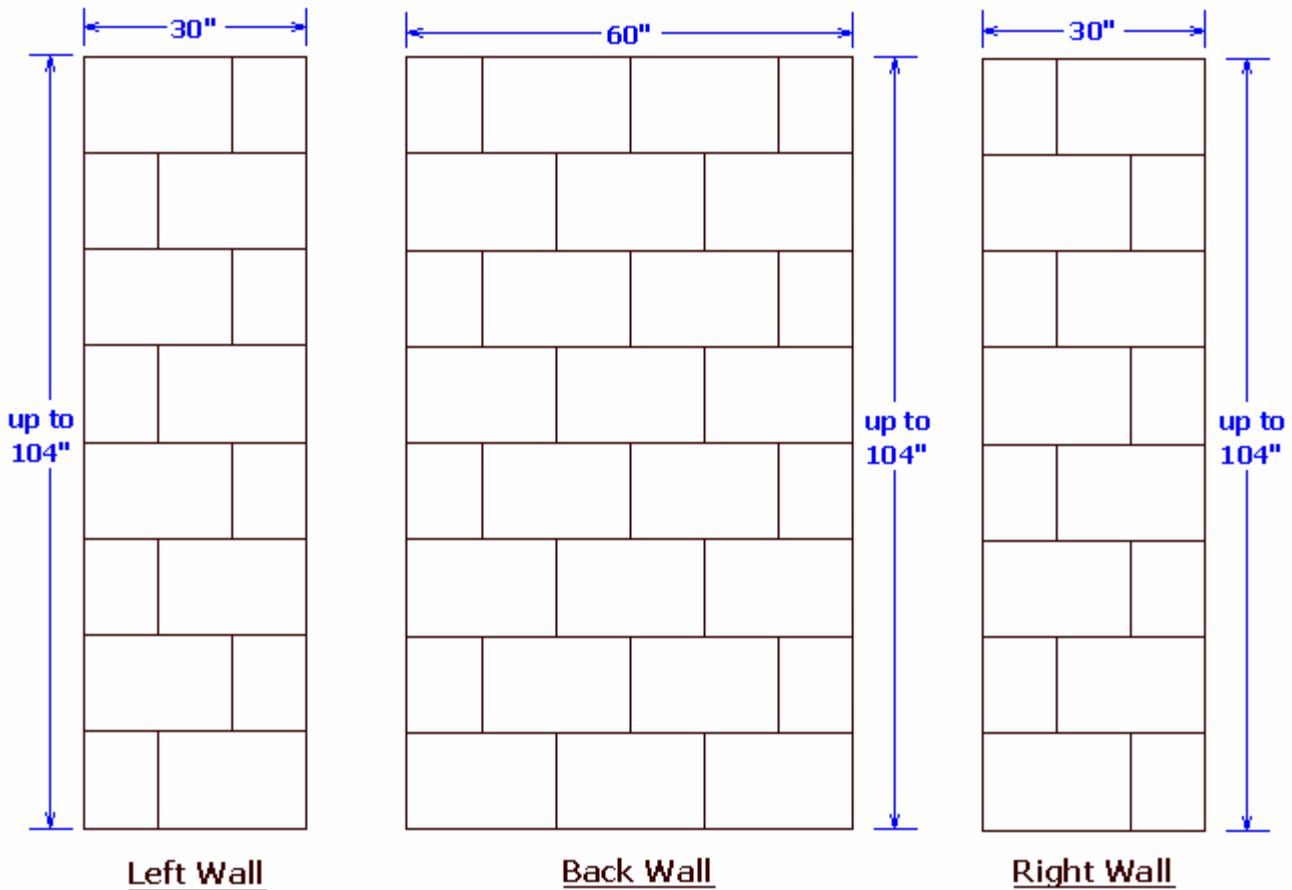

MINCEY MARBLE

TS-OWC/13" X 20"-STAGGERED STONE TUB SURROUNDS®

TECHNICAL SPECIFICATIONS

OLD WORLD CLASSIC SERIES -STAGGERED STONE FOR HOTEL SIERRA

STANDARD FEATURES:

- MAXIMUM HEIGHT 104"
- 2 - 30" END PANELS
- 1 - 60" BACK PANEL
- LIGHTLY TEXTURED MATTE FINISH
- MINCEY CLASSIC™

OPTIONS: (AVAILABLE SELECTIONS)

- MINCOR™
- 2- 2" X 104" X 1/2" TRIM STRIPS
- 2- 2" X 104" X 3/4" TRIM STRIPS
- 2- 2" X 104" X 1" TRIM STRIPS
- 2- 2" X 104" X 1 1/4" TRIM STRIPS
- SOAPDISH STYLE OF CHOICE