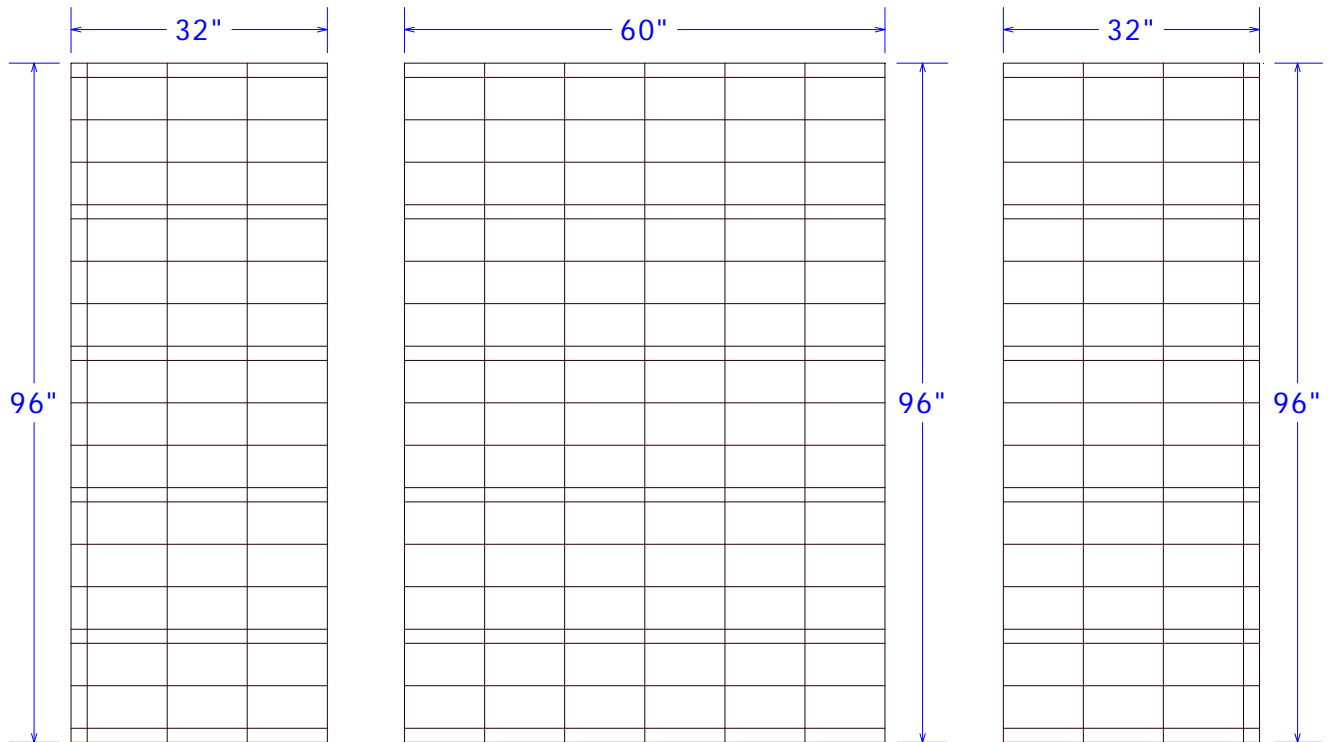

6" X 10" HORIZONTAL PATTERN

STANDARD FEATURES:

- MAXIMUM HEIGHT 96"
- 2 - 32" SIDE WALLS
- 1 - 60" BACK WALL
- MATTE FINISH
- MINCEY CLASSIC™
- 2 - TR-02 - 2" X 96" X 3/4" TRIM STRIPS

OPTIONS: (AVAILABLE SELECTIONS)

- MINCOR™
- SD-01 MINCEY WALL MOUNT SOAPDISH
- SD-02 MINCEY CORNER MOUNT SOAPDISH
- SD-07 CERAMIC CORNER MOUNT SOAPDISH
- SD-08 CHROME PLATED WIRE SOAPDISH
- SS-02 CORNER MOUNT SHAMPOO SHELF
- FR-02 CORNER MOUNT FOOTREST
- 2 - TR-05 - 2" X 108" X 3/4" EXTRA LONG TRIM STRIPS
- 2 - TR-06 - 2" X 95" X 1" TRIM STRIPS