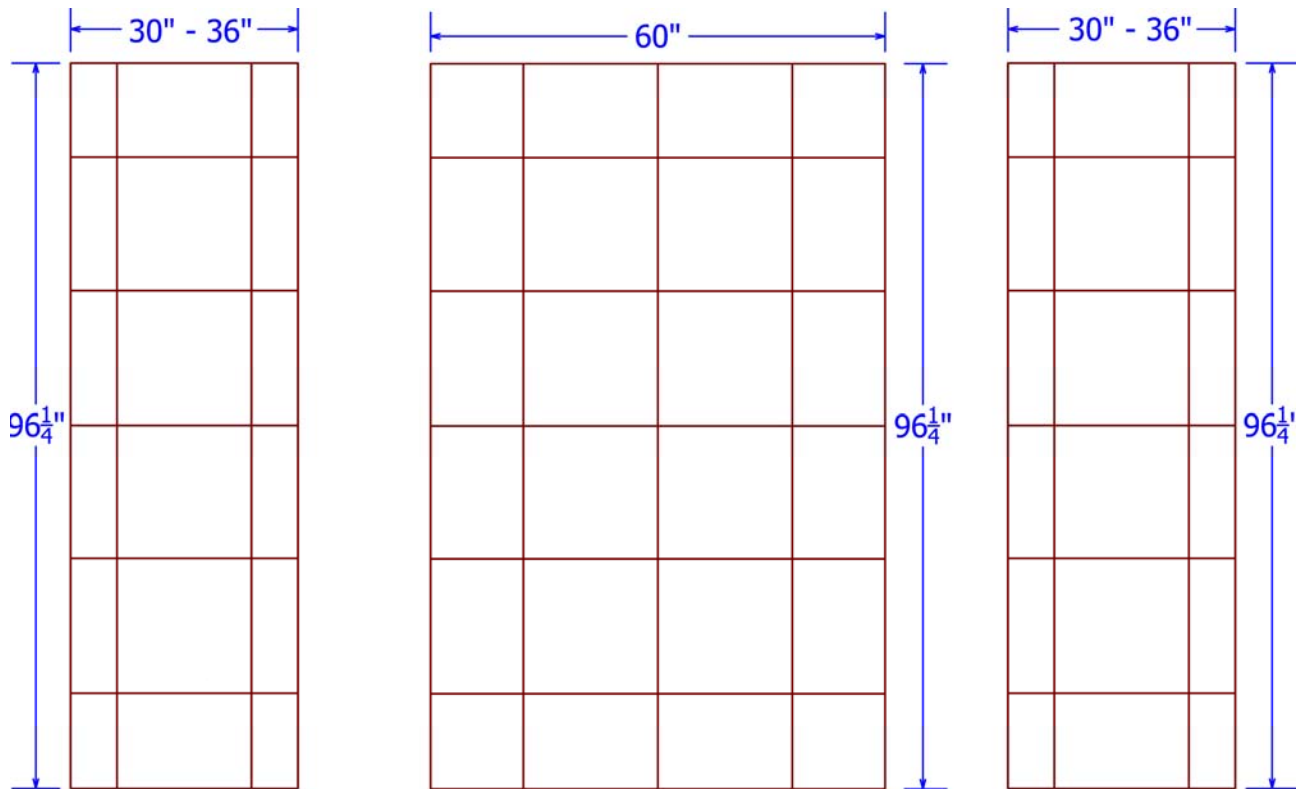

MINCEY MARBLE

TS-OWC/18" X 18" - NL TUB/SHOWER SURROUNDS™

TECHNICAL SPECIFICATIONS

CSI DIVISION 06 61 13

OLD WORLD CLASSIC SERIES -TRAVERTINE NL

STANDARD FEATURES:

- MAXIMUM HEIGHT 96"
- 2- 30" MIN OR 36" MAX ON SIDE PANELS
- 1- 60" MAX BACK PANEL
- TEXTURED STONE FINISH
- MINCEY CLASSIC™
- 2- TR-02 - 2" X 96" X 3/4" TEXTURED TRIM STRIPS

OPTIONS: (AVAILABLE SELECTIONS)

- MINCOR™
- SD-01 MINCEY WALL MOUNT SOAPDISH
- SD-02 MINCEY CORNER MOUNT SOAPDISH
- SD-08 CHROME PLATED WIRE SOAPDISH
- SS-02 CORNER MOUNT SHAMPOO SHELF
- FR-02 CORNER MOUNT FOOT REST
- 2- TR-05 - 2" X 108" X 3/4" EXTRA LONG TRIM STRIPS
- 2- TR-06 - 2" X 95" X 1" TRIM STRIPS