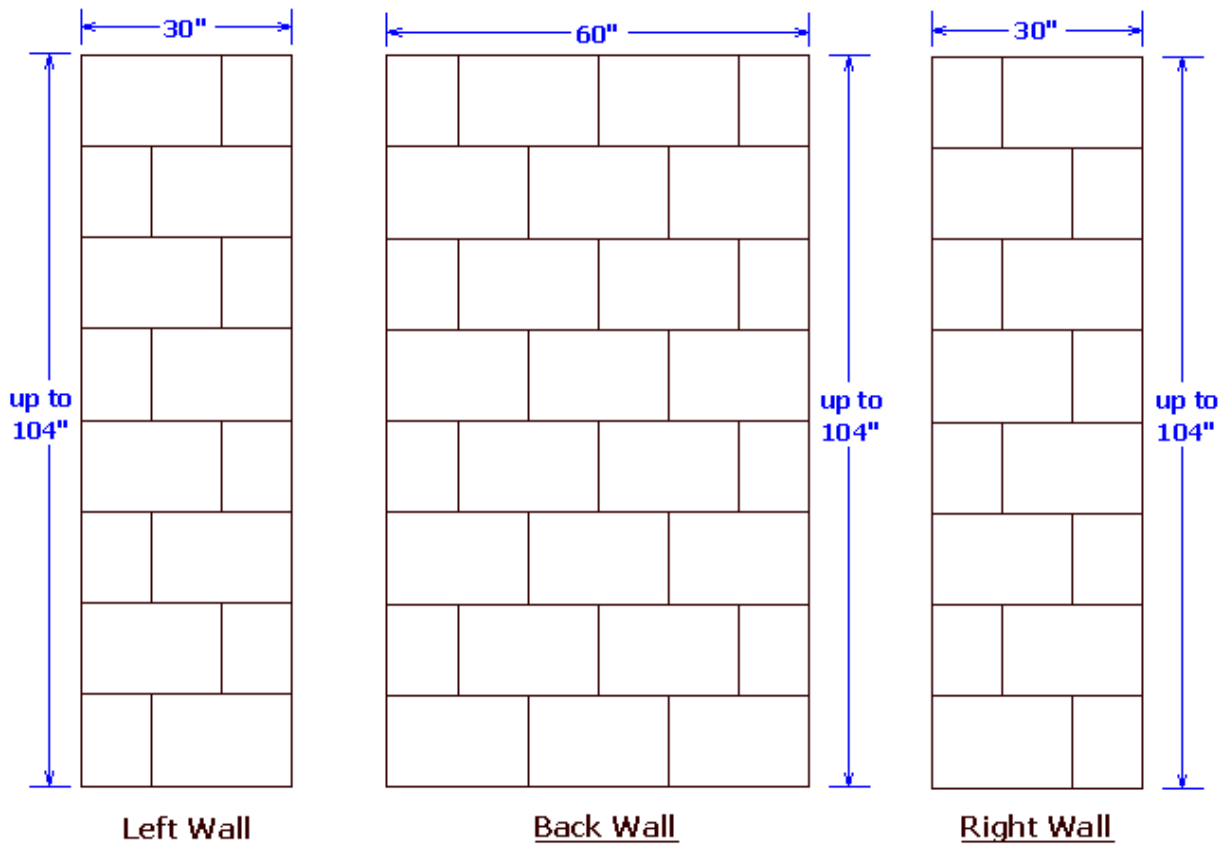

OLD WORLD CLASSIC SERIES -STAGGERED STONE

STANDARD FEATURES:

- MAXIMUM HEIGHT 104"
- 2 - 30" END PANELS
- 1 - 60" BACK PANEL
- LIGHTLY TEXTURED MATTE FINISH
- MINCEY CLASSIC™
- 2 - TR-02 - 2" X 96" X ¾" TEXTURED TRIM STRIPS

OPTIONS: (AVAILABLE SELECTIONS)

- MINCOR™
- SD-01 MINCEY WALL MOUNT SOAPDISH
- SD-02 MINCEY CORNER MOUNT SOAPDISH
- SD-08 CHROME PLATED WIRE SOAPDISH
- SS-02 CORNER MOUNT SHAMPOO SHELF
- FR-02 CORNER MOUNT FOOT REST
- 2 - TR-05 - 2" X 108" X ¾" EXTRA LONG TRIM STRIPS
- 2 - TR-06 - 2" X 95" X 1" TRIM STRIPS