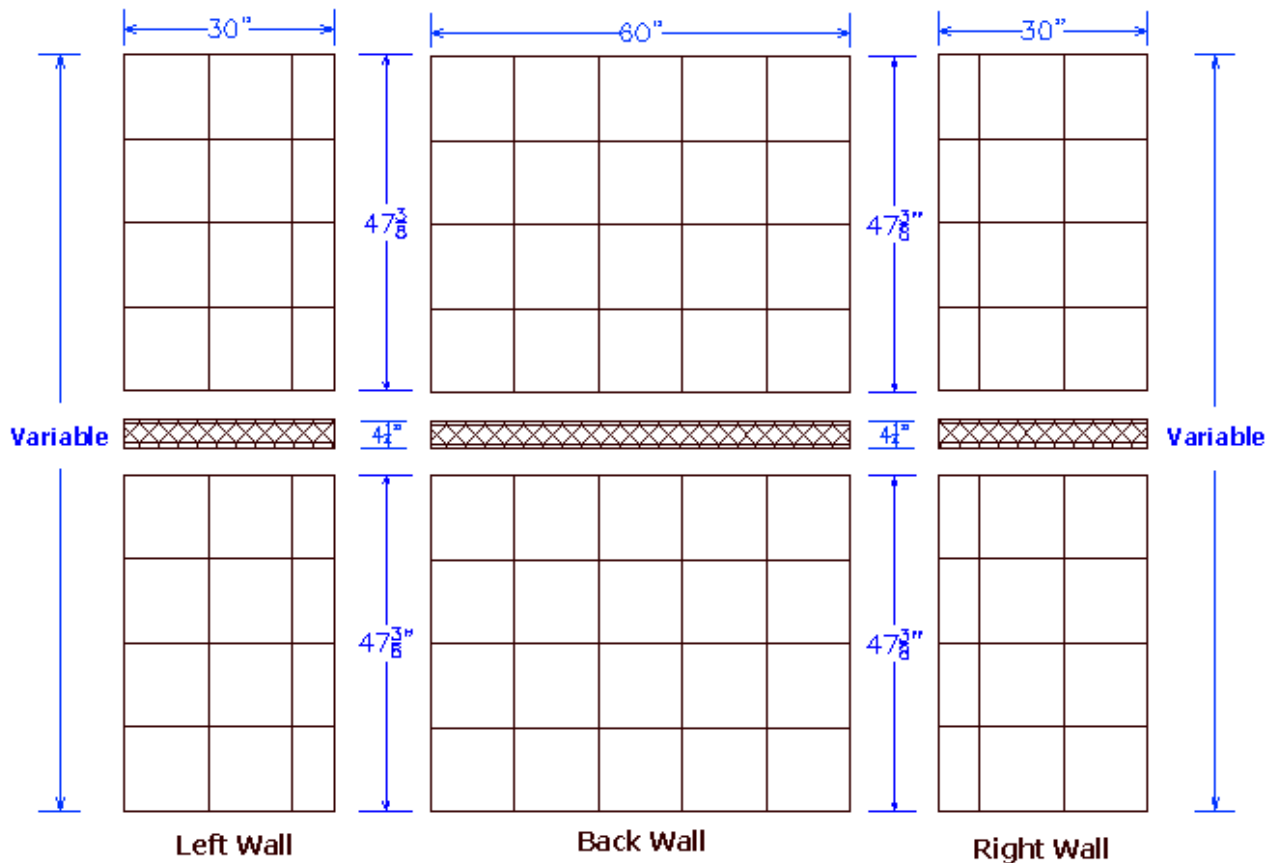

MINCEY MARBLE

TS-OWC/12" X 12" - SL TUB/SHOWER SURROUNDS™

TECHNICAL SPECIFICATIONS

CSI DIVISION 06 61 13

**OLD WORLD CLASSIC SERIES
12" X 12" TEXTURED SLATE -SEPARATE LISTELLO**

STANDARD FEATURES:

- 4 - SEPARATE SIDE PANELS
- 2 - SEPARATE BACK PANELS
- 3 - LIST-01 4" SEPARATE LISTELLO STRIPS
- TEXTURED SLATE FINISH
- MINCEY CLASSIC™
- 2 - TR-02 - 2" X 96" X 3/4" TEXTURED TRIM STRIPS

OPTIONS: (AVAILABLE SELECTIONS)

- MINCOR™
- SD-01 MINCEY WALL MOUNT SOAPDISH
- SD-02 MINCEY CORNER MOUNT SOAPDISH
- SD-08 CHROME PLATED WIRE SOAPDISH
- SS-02 CORNER MOUNT SHAMPOO SHELF
- FR-02 CORNER MOUNT FOOT REST
- 2 - TR-05 - 2" X 108" X 3/4" EXTRA LONG TRIM STRIPS
- 2 - TR-06 - 2" X 95" X 1" TRIM STRIPS