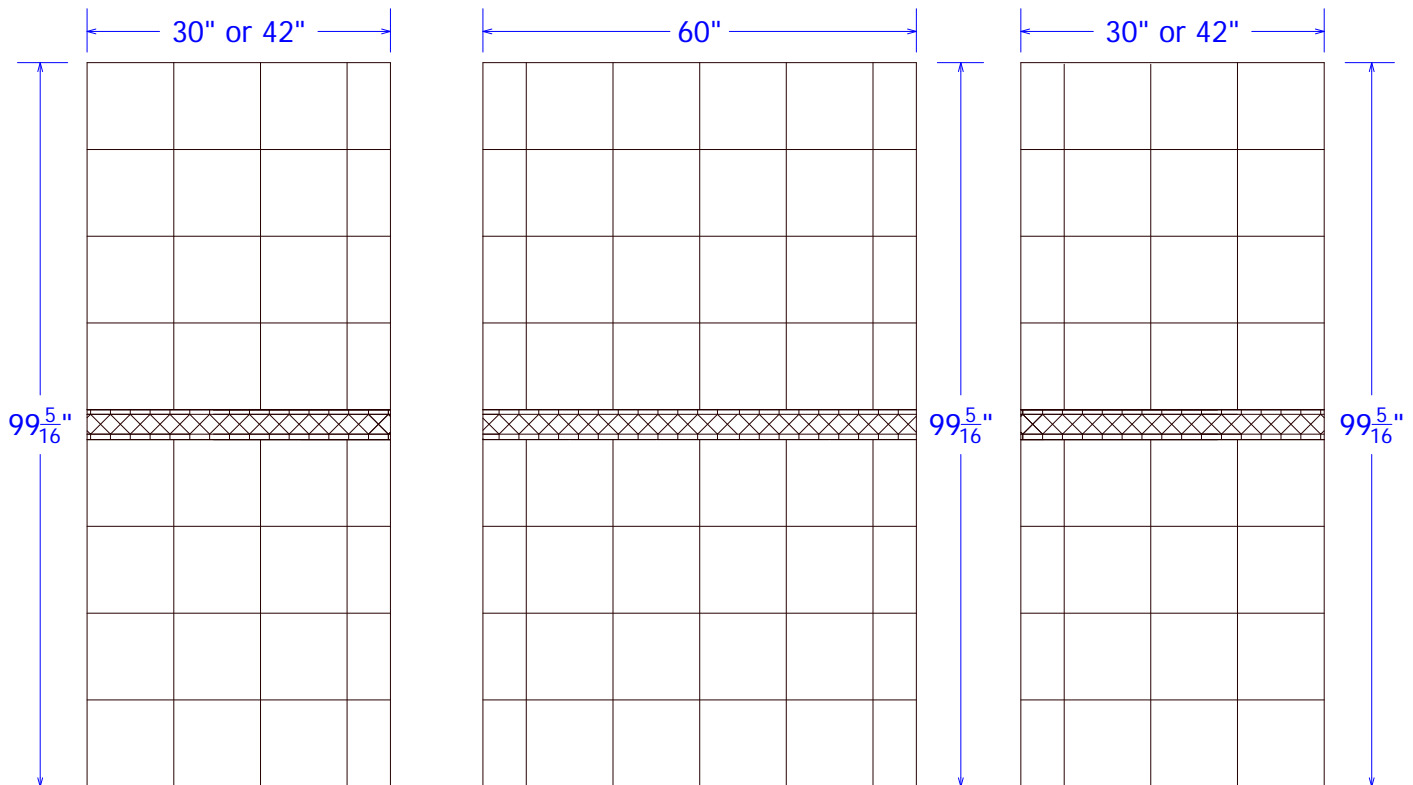

MINCEY MARBLE

TS-OWC/12" X 12" – IL TUB/SHOWER SURROUNDS™

TECHNICAL SPECIFICATIONS

CSI DIVISION 06 61 13

**OLD WORLD CLASSIC SERIES
12" X 12" TEXTURED SLATE
- INTEGRAL LISTELLO -**

STANDARD FEATURES:

- MAXIMUM HEIGHT 99 5/16"
- 2- 30" OR 42" SIDE PANELS
- 1- 60" BACK PANEL
- 4" INTEGRAL LISTELLO
- TEXTURED SLATE FINISH
- MINCEY CLASSIC™
- 2 - TR-02 - 2" X 96" X 3/4" TEXTURED TRIM STRIPS

OPTIONS: (AVAILABLE SELECTIONS)

- MINCOR™
- SD-01 MINCEY WALL MOUNT SOAPDISH
- SD-02 MINCEY CORNER MOUNT SOAPDISH
- SD-08 CHROME PLATED WIRE SOAPDISH
- SS-02 CORNER MOUNT SHAMPOO SHELF
- FR-02 CORNER MOUNT FOOT REST
- 2 - TR-05 - 2" X 108" X 3/4" EXTRA LONG TRIM STRIPS
- 2 - TR-06 - 2" X 95" X 1" TRIM STRIPS