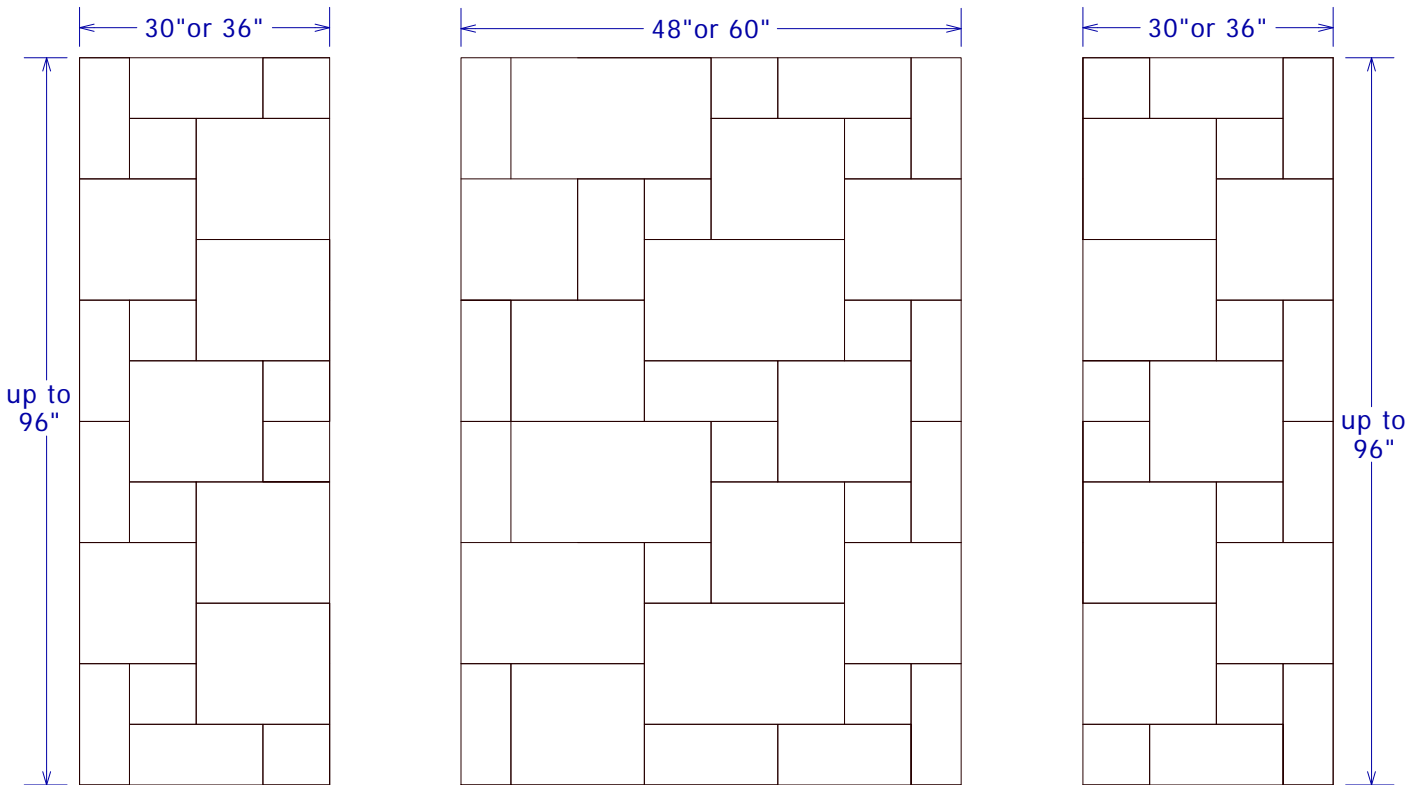

MINCEY MARBLE

TS-OWC/ARAGON TUB/SHOWER SURROUNDS™

TECHNICAL SPECIFICATIONS

CSI DIVISION 06 61 13

OLD WORLD CLASSIC SERIES -ARAGON

STANDARD FEATURES:

- MAXIMUM HEIGHT 96"
- 2 - 30" OR 36" SIDE PANELS
- 1 - 48" OR 60" BACK PANEL
- TEXTURED TUMBLED EDGE TRAVERTINE
- MINCEY CLASSIC™
- 2- 2" X 96" X 3/4" TEXTURED TRIM STRIPS

OPTIONS: (AVAILABLE SELECTIONS)

- MINCOR™
- SD-01 MINCEY WALL MOUNT SOAPDISH
- SD-02 MINCEY CORNER MOUNT SOAPDISH
- SD-08 CHROME PLATED WIRE SOAPDISH
- SS-02 CORNER MOUNT SHAMPOO SHELF
- FR-02 CORNER MOUNT FOOTREST
- 2- TR-05 - 2" X 108" X 3/4" EXTRA LONG TRIM STRIPS
- 2- TR-06 - 2" X 95" X 1" TRIM STRIPS