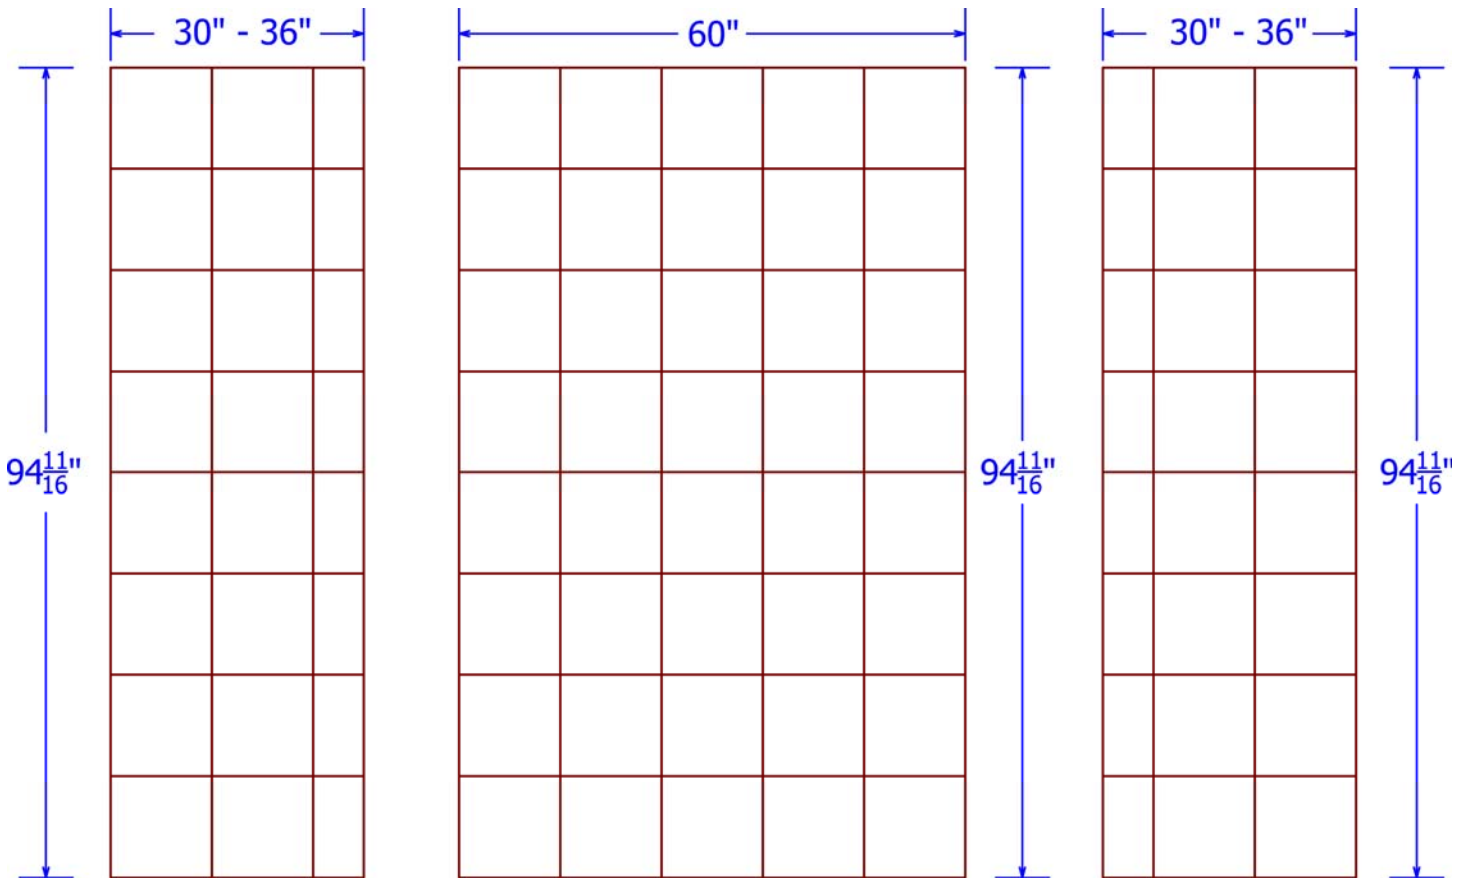

MINCEY MARBLE

TS-OWC/12" X 12" - NL TUB/SHOWER SURROUNDS™

TECHNICAL SPECIFICATIONS
CSI DIVISION 06 61 13

**OLD WORLD CLASSIC SERIES
12" X 12" TEXTURED SLATE
- NO LISTELLO -**

STANDARD FEATURES:

- 2 - 30" - 36" SIDE PANELS
- 1 - 60" MAX. BACK PANEL
- TEXTURED SLATE FINISH
- MINCEY CLASSIC™
- 2 - TR-02 - 2" X 96" X 3/4" TEXTURED TRIM STRIPS

OPTIONS: (AVAILABLE SELECTIONS)

- MINCOR™
- SD-01 MINCEY WALL MOUNT SOAPDISH
- SD-02 MINCEY CORNER MOUNT SOAPDISH
- SD-08 CHROME PLATED WIRE SOAPDISH
- SS-02 CORNER MOUNT SHAMPOO SHELF
- FR-02 CORNER MOUNT FOOTREST
- 2- TR-05 - 2" X 108" X 3/4" EXTRA LONG TRIM STRIPS
- 2- TR-06 - 2" X 95" X 1" TRIM STRIPS