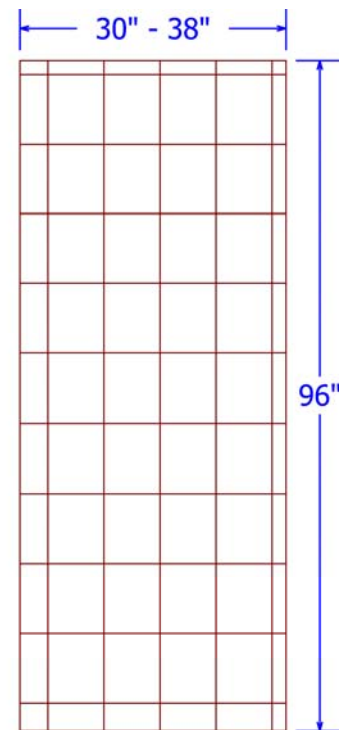

8" X 10" SIMULATED TILE SURROUNDS

STANDARD FEATURES:

- MAXIMUM HEIGHT 96"
- 2" INTEGRAL BULLNOSE TRIM ON SIDE WALLS
- 2 - 30" OR 38" SIDE WALL PANELS
- 1 - 60" BACK PANEL
- GLOSS FINISH
- MINCEY CLASSIC™

Left Wall

Back Wall

Right Wall

OPTIONS: (AVAILABLE SELECTIONS)

- MINCOR™
- 1 - 8" X 96" X 1/4" TILED SEAM COVER
- SD-06 CERAMIC WALL MOUNT SOAPDISH
- SD-07 CERAMIC CORNER SOAPDISH
- SD-08 CHROME PLATED CORNER MOUNT SOAPDISH
- SS-02 CORNER MOUNT SHAMPOO SHELF
- FR-02 CORNER MOUNT FOOTREST
- 2 - TR-05 - 2" X 108" X 3/4" EXTRA LONG TRIM STRIPS
- 2 - TR-06 - 2" X 95" X 1" TRIM STRIPS