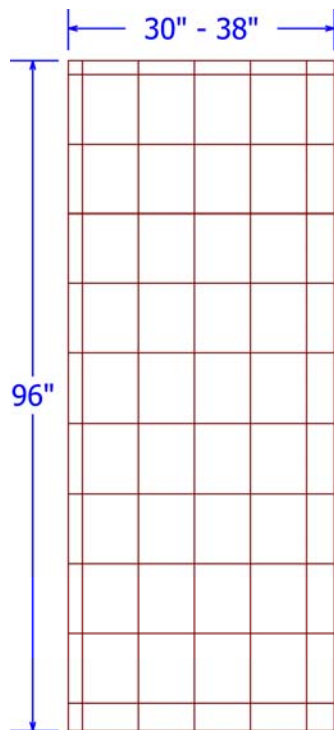

8" X 10" SIMULATED TILE SURROUNDS

STANDARD FEATURES:

- MAXIMUM HEIGHT 96"
- 2" INTEGRAL BULLNOSE TRIM ON SIDE WALLS
- 2 - 30" OR 38" SIDE WALL PANELS
- 1 - 60" BACK PANEL
- GLOSS FINISH
- MINCEY CLASSIC™

Left Wall

Back Wall

Right Wall

OPTIONS: (AVAILABLE SELECTIONS)

- MINCOR™
- 1 - 8" X 96" X 1/4" TILED SEAM COVER
- SD-06 CERAMIC WALL MOUNT SOAPDISH
- SD-07 CERAMIC CORNER SOAPDISH
- SD-08 CHROME PLATED CORNER MOUNT SOAPDISH
- SS-02 CORNER MOUNT SHAMPOO SHELF
- FR-02 CORNER MOUNT FOOTREST
- 2 - TR-05 - 2" X 108" X 3/4" EXTRA LONG TRIM STRIPS
- 2 - TR-06 - 2" X 95" X 1" TRIM STRIPS