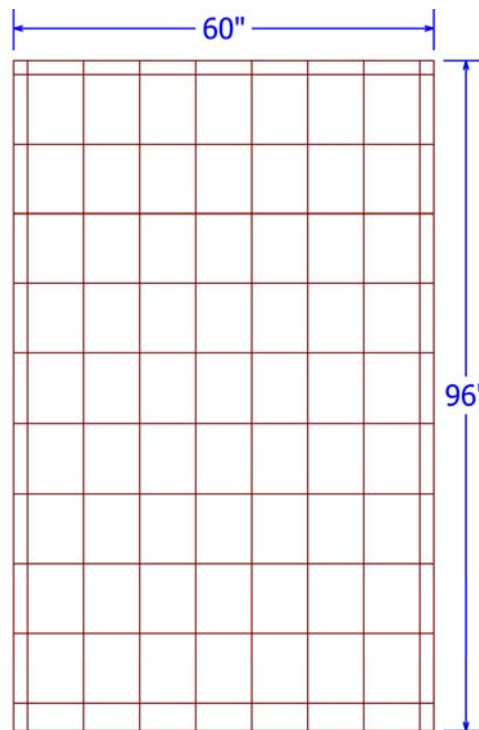

8" X 10" SIMULATED TILE SURROUNDS

STANDARD FEATURES:

- MAXIMUM HEIGHT 96"
- 2" INTEGRAL BULLNOSE TRIM ON SIDE WALLS
- 2 - 30" OR 38" SIDE WALL PANELS
- 1 - 60" BACK PANEL
- GLOSS FINISH
- MINCEY CLASSIC™

Left Wall

Back Wall

Right Wall

OPTIONS: (AVAILABLE SELECTIONS)

- MINCOR™
- 1 - 8" X 96" X 1/4" TILED SEAM COVER
- SD-06 CERAMIC WALL MOUNT SOAPDISH
- SD-07 CERAMIC CORNER SOAPDISH
- SD-08 CHROME PLATED CORNER MOUNT SOAPDISH
- SS-02 CORNER MOUNT SHAMPOO SHELF
- FR-02 CORNER MOUNT FOOTREST
- 2 - TR-05 - 2" X 108" X 3/4" EXTRA LONG TRIM STRIPS
- 2 - TR-06 - 2" X 95" X 1" TRIM STRIPS