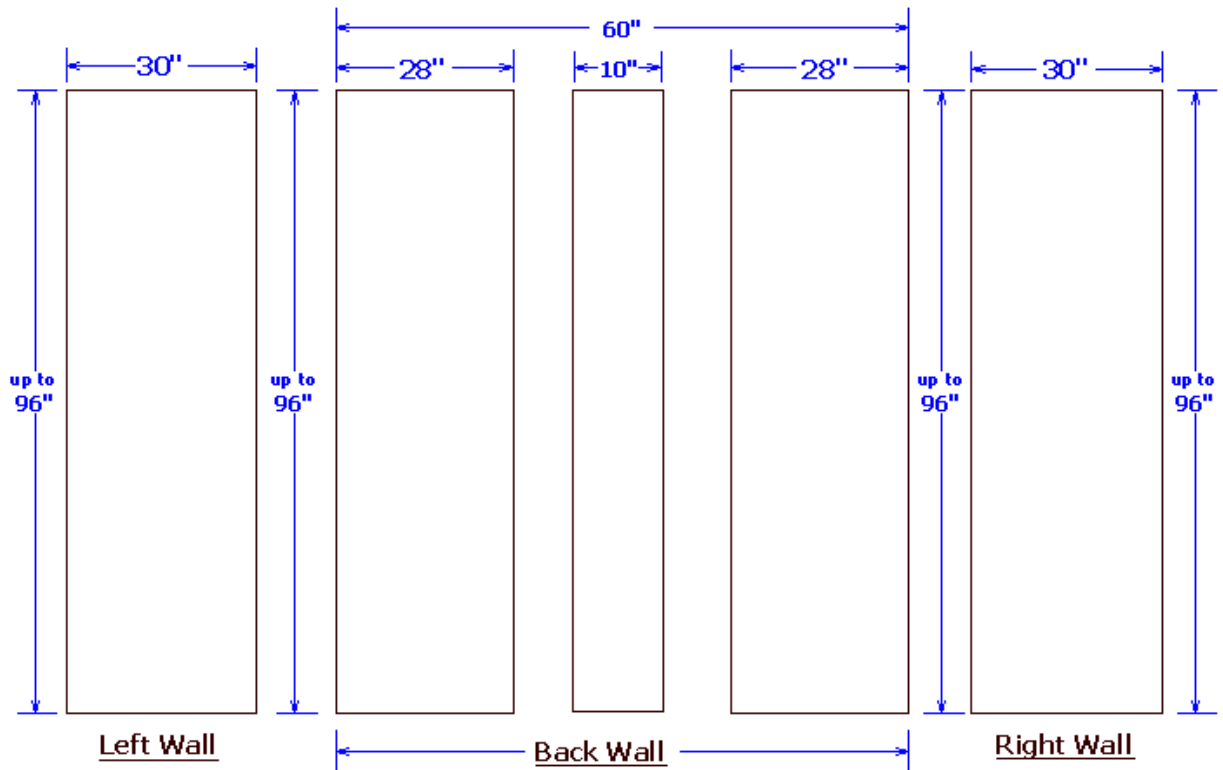

TRADITIONAL PANEL SURROUNDS - 5 PIECE KIT FOR RENOVATIONS

STANDARD FEATURES:

- MAXIMUM HEIGHT 96"
- 2 - 30" END PANELS
- 2 - 28" BACK PANELS
- 1 - 10" SEAM COVER FOR BACK PANELS
- MATTE FINISH
- MINCEY CLASSIC™
- 2 - TR-02 - 2" X 96" X 3/4" TRIM STRIPS

OPTIONS: (AVAILABLE SELECTIONS)

- MINGCOR™
- GLOSS FINISH
- SD-01 MINCEY WALL MOUNT SOAPDISH
- SD-02 MINCEY CORNER MOUNT SOAPDISH
- SD-06 CERAMIC WALL MOUNT SOAPDISH
- SD-07 CERAMIC CORNER MOUNT SOAPDISH
- SD-08 CHROME PLATED CORNER SOAPDISH
- SS-02 CORNER MOUNT SHAMPOO SHELF
- FR-02 CORNER MOUNT FOOT REST
- 2- TR-05- 2" X 108" X 3/4" EXTRA LONG TRIM STRIPS
- 2- TR-06- 2" X 95" X 1" TRIM STRIPS