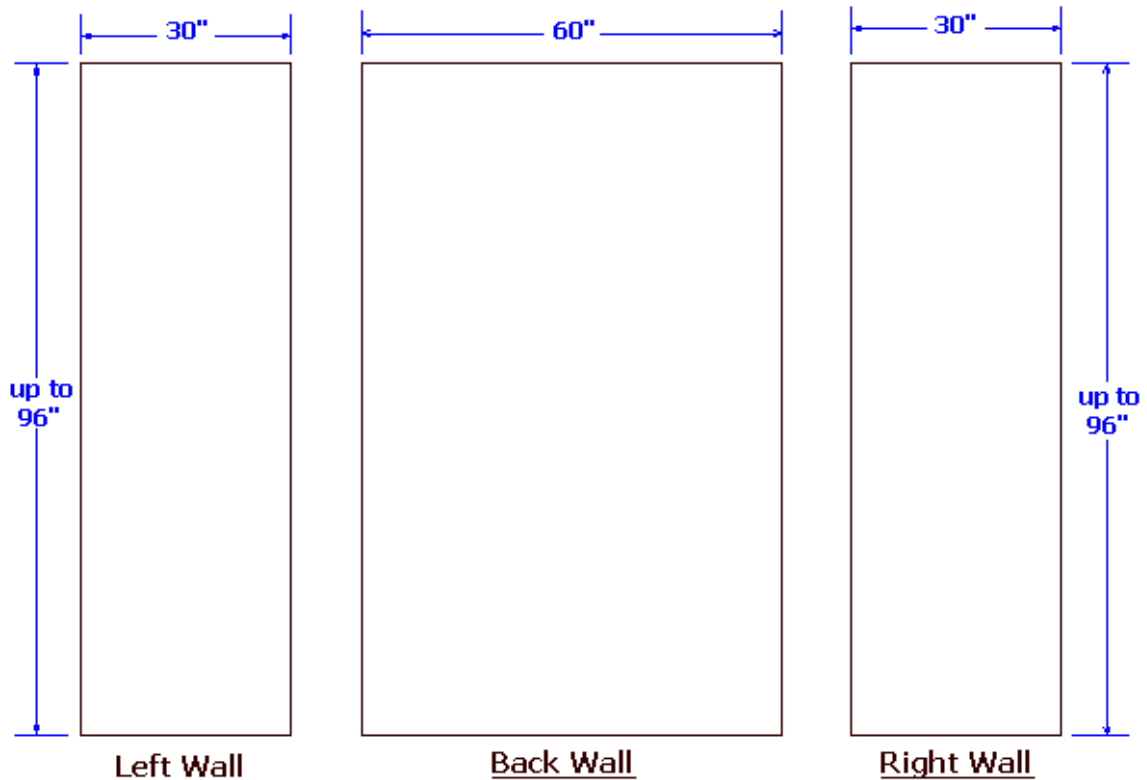

MINCEY MARBLE

TS- TR TRADITIONAL TUB/SHOWER SURROUNDS™

TECHNICAL SPECIFICATIONS

CSI DIVISION 06 61 13

TRADITIONAL PANEL SURROUNDS

STANDARD FEATURES:

- MAXIMUM HEIGHT 96"
- 2 - 30" END PANELS
- 1 - 60" BACK PANEL
- MATTE FINISH
- MINCEY CLASSIC™
- 2 - TR-02 - 2" x 96" x 3/4" TRIM STRIPS

OPTIONS: (AVAILABLE SELECTIONS)

- MINCOR™
- GLOSS FINISH
- SD-01 MINCEY WALL MOUNT SOAPDISH
- SD-02 MINCEY CORNER MOUNT SOAPDISH
- SD-06 CERAMIC WALL MOUNT SOAPDISH
- SD-07 CERAMIC CORNER MOUNT SOAPDISH
- SD-08 CHROME PLATED CORNER SOAPDISH
- SS-02 CORNER MOUNT SHAMPOO SHELF
- FR-02 CORNER MOUNT FOOT REST
- 2- TR-05- 2" x 108" x 3/4" EXTRA LONG TRIM STRIPS
- 2- TR-06- 2" x 95" x 1" TRIM STRIPS