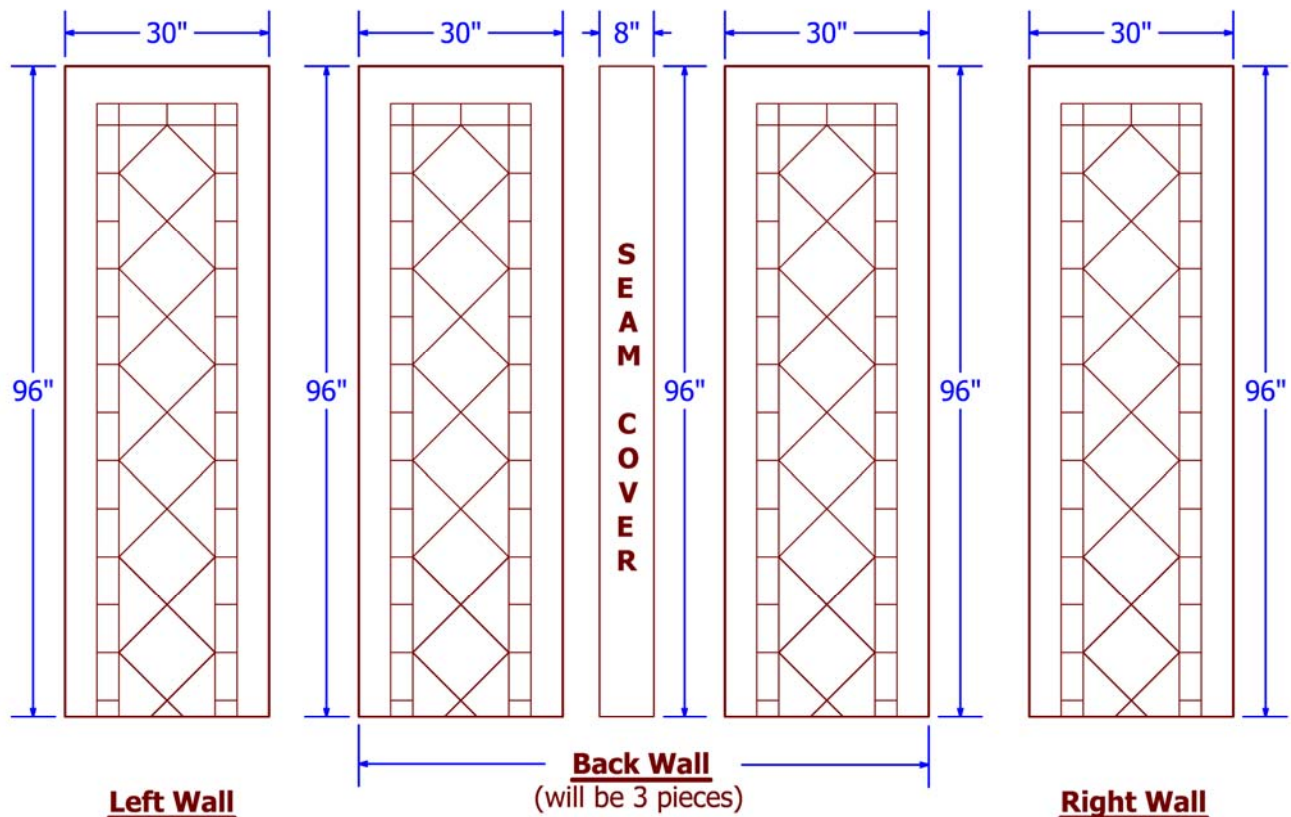

DIAMOND PANEL SURROUNDS -FOR RENOVATIONS

STANDARD FEATURES:

- MAXIMUM HEIGHT 96"
- BORDER ON 3 SIDES
- 4 - 30" SIDE AND END PANELS
- 1 - 8" BACK PANEL SEAM COVER
- MATTE FINISH
- MINCEY CLASSIC™
- 2 - TR-02 - 2" X 96" X 3/4" TRIM STRIPS

OPTIONS: (AVAILABLE SELECTIONS)

- MINCOR™
- SD-01 MINCEY WALL MOUNT SOAPDISH
- SD-02 MINCEY CORNER MOUNT SOAPDISH
- SS-02 CORNER MOUNT SHAMPOO SHELF
- FR-02 CORNER MOUNT FOOTREST
- 2- TR-05 - 2" X 108" X 3/4" EXTRA LONG TRIM STRIPS
- 2- TR-06 - 2" X 95" X 1" TRIM STRIPS