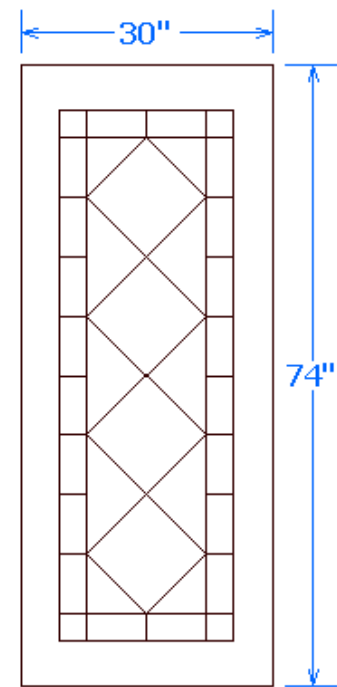

MINCEY MARBLE

TS-DS/GLOSS -74" DIAMOND PANEL TUB SURROUNDS™

**TECHNICAL SPECIFICATIONS
CSI DIVISION 06 61 13**

**MODULAR DIAMOND PANEL SURROUNDS
-74" GLOSS KIT**

STANDARD FEATURES:

- HEIGHT 74" MAX
- BORDER ON ALL 4 SIDES
- 2 - 30" END PANELS
- 1 - 60" BACK PANEL
- GLOSS FINISH
- MINCEY CLASSIC™
- 2- TR-02 - 2" x 96" x 3/4" TRIM STRIPS

Left Wall

Back Wall

Right Wall

OPTIONS: (AVAILABLE SELECTIONS)

- MINCOR™
- SD-01 MINCEY WALL MOUNT SOAPDISH
- SD-02 MINCEY CORNER MOUNT SOAPDISH
- SS-02 CORNER MOUNT SHAMPOO SHELF
- FR-02 CORNER MOUNT FOOTREST
- 2- TR-05 - 2" x 108" x 3/4" EXTRA LONG TRIM STRIPS
- 2- TR-06 - 2" x 95" x 1" TRIM STRIPS