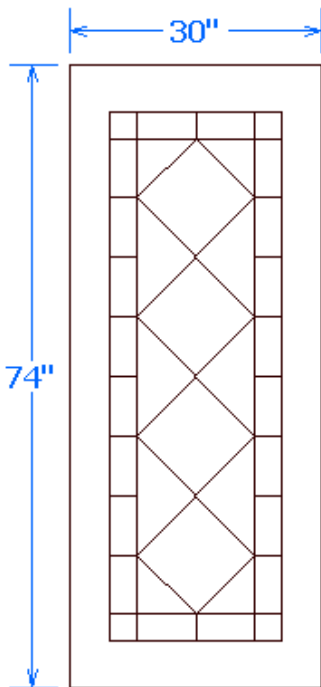

MINCEY MARBLE

TS-DS/GLOSS -74" DIAMOND PANEL TUB SURROUNDS™

**TECHNICAL SPECIFICATIONS
CSI DIVISION 06 61 13**

**MODULAR DIAMOND PANEL SURROUNDS
-74" GLOSS KIT**

STANDARD FEATURES:

- HEIGHT 74" MAX
- BORDER ON ALL 4 SIDES
- 2 - 30" END PANELS
- 1 - 60" BACK PANEL
- GLOSS FINISH
- MINCEY CLASSIC™
- 2- TR-02 - 2" x 96" x 3/4" TRIM STRIPS

Left Wall

Back Wall

Right Wall

OPTIONS: (AVAILABLE SELECTIONS)

- MINCOR™
- SD-01 MINCEY WALL MOUNT SOAPDISH
- SD-02 MINCEY CORNER MOUNT SOAPDISH
- SS-02 CORNER MOUNT SHAMPOO SHELF
- FR-02 CORNER MOUNT FOOTREST
- 2- TR-05 - 2" x 108" x 3/4" EXTRA LONG TRIM STRIPS
- 2- TR-06 - 2" x 95" x 1" TRIM STRIPS