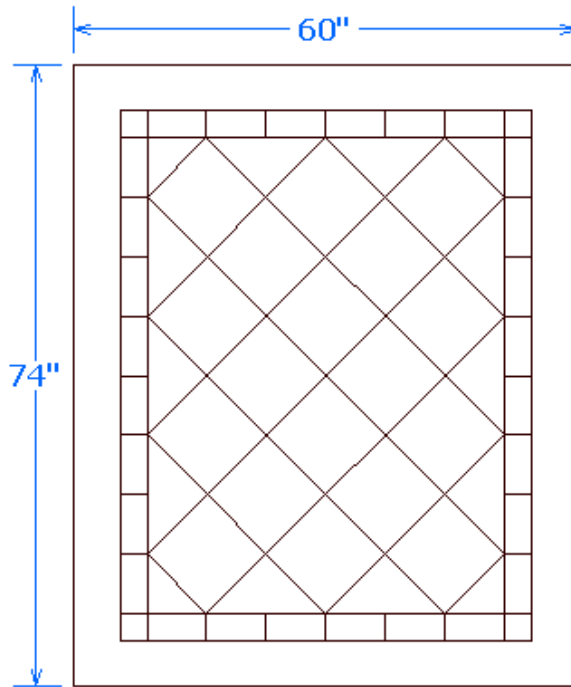

MINCEY MARBLE

TS-DS/GLOSS -74" DIAMOND PANEL TUB SURROUNDS™

**TECHNICAL SPECIFICATIONS
CSI DIVISION 06 61 13**

**MODULAR DIAMOND PANEL SURROUNDS
-74" GLOSS KIT**

STANDARD FEATURES:

- HEIGHT 74" MAX
- BORDER ON ALL 4 SIDES
- 2 - 30" END PANELS
- 1 - 60" BACK PANEL
- GLOSS FINISH
- MINCEY CLASSIC™
- 2- TR-02 - 2" x 96" x 3/4" TRIM STRIPS

Left Wall

Back Wall

Right Wall

OPTIONS: (AVAILABLE SELECTIONS)

- MINCOR™
- SD-01 MINCEY WALL MOUNT SOAPDISH
- SD-02 MINCEY CORNER MOUNT SOAPDISH
- SS-02 CORNER MOUNT SHAMPOO SHELF
- FR-02 CORNER MOUNT FOOTREST
- 2- TR-05 - 2" x 108" x 3/4" EXTRA LONG TRIM STRIPS
- 2- TR-06 - 2" x 95" x 1" TRIM STRIPS