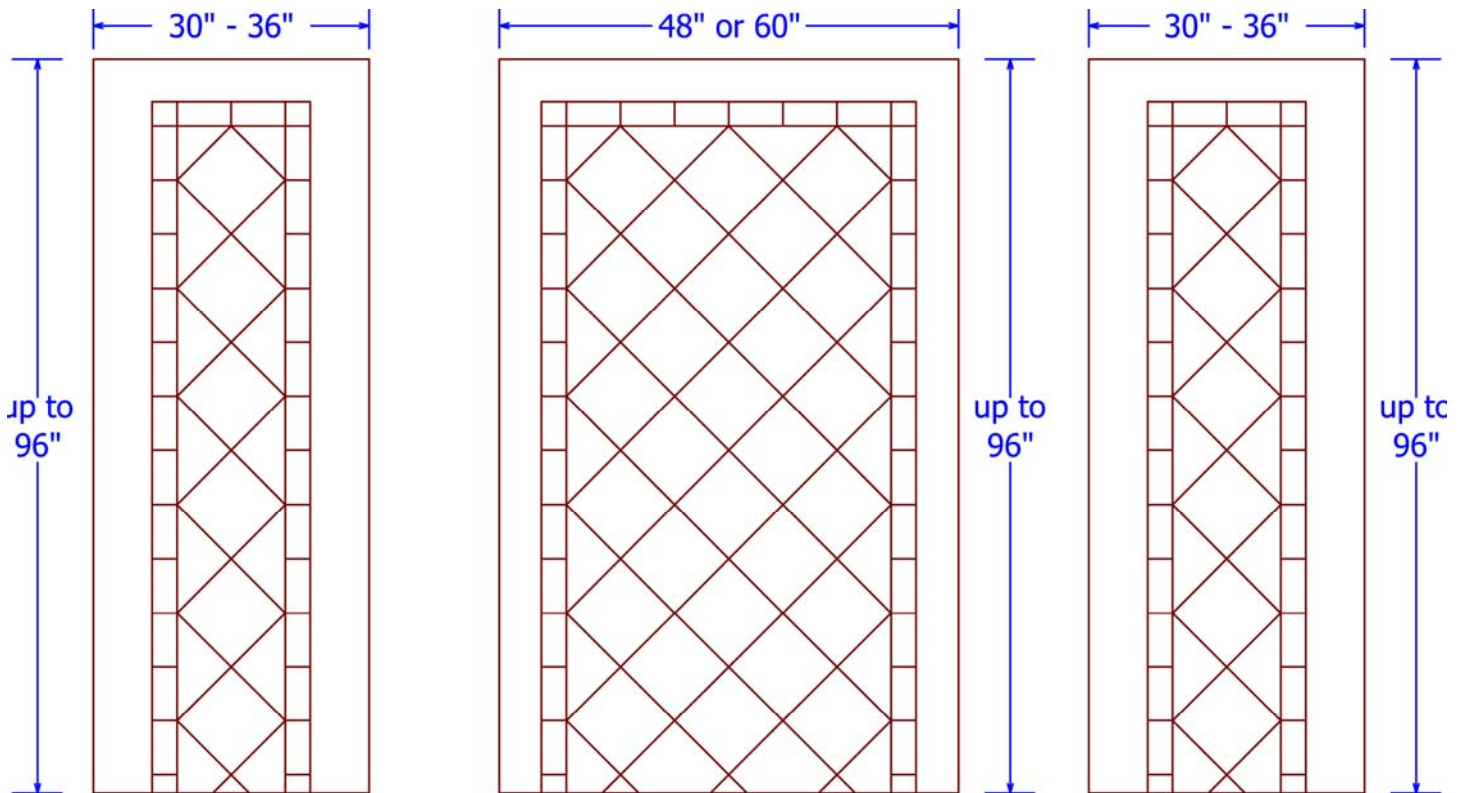

## DIAMOND PANEL SURROUNDS

### STANDARD FEATURES:

- MAXIMUM HEIGHT 96"
- BORDER ON 3 SIDES
- 30", 34" OR 36" SIDE WALLS
- 48" OR 60" BACK WALLS
- MATTE FINISH
- MINCEY CLASSIC™
- 2- TR-02 - 2" X 96" X 3/4" TRIM STRIPS

### OPTIONS: (AVAILABLE SELECTIONS)

- MINCOR™
- SD-01 MINCEY WALL MOUNT SOAPDISH
- SD-02 MINCEY CORNER MOUNT SOAPDISH
- SS-02 CORNER MOUNT SHAMPOO SHELF
- FR-02 CORNER MOUNT FOOTREST
- 2- TR-05 - 2" X 108" X 3/4" EXTRA LONG TRIM STRIPS
- 2- TR-06 - 2" X 95" X 1" TRIM STRIPS