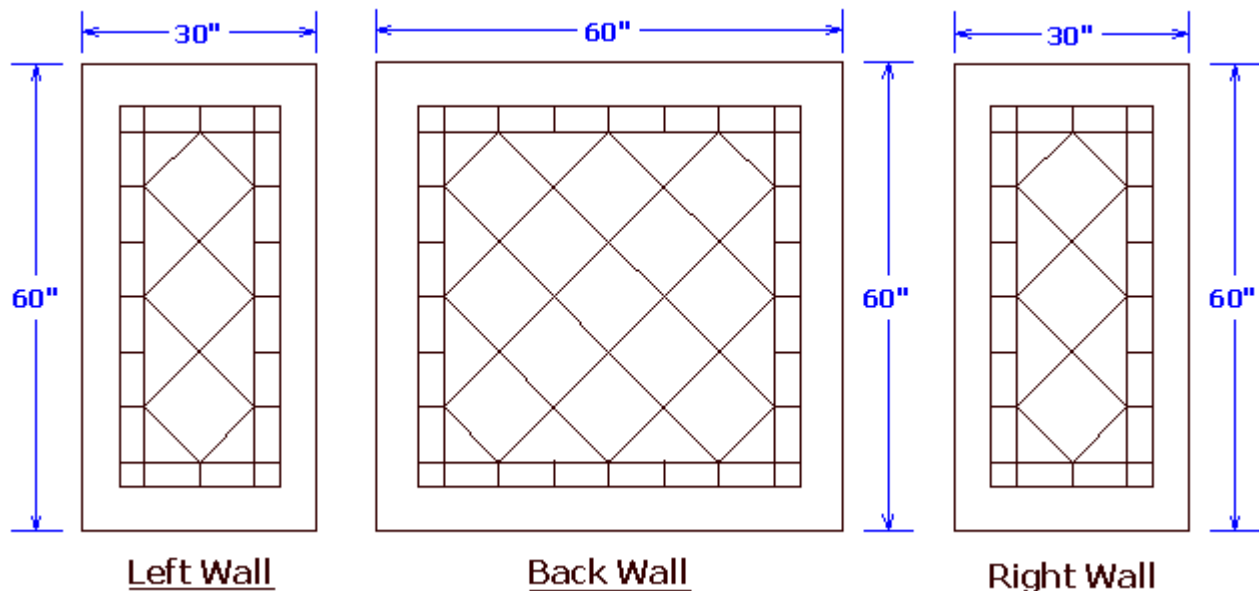

**MINCEY MARBLE**

**TS-DS/GLOSS - 60" DIAMOND PANEL TUB SURROUND™**

**TECHNICAL SPECIFICATIONS**

**CSI DIVISION 06 61 13**

## **MODULAR DIAMOND PANEL SURROUNDS - 60" GLOSS KIT**

### **STANDARD FEATURES:**

- HEIGHT 60" MAX
- BORDER ON ALL 4 SIDES
- 2 - 30" END PANELS
- 1 - 60" BACK PANEL
- GLOSS FINISH
- MINCEY CLASSIC™
- 2- TR-02 - 2" X 96" X 3/4" TRIM STRIPS

### **OPTIONS: (AVAILABLE SELECTIONS)**

- MINCOR™
- SD-01 MINCEY WALL MOUNT SOAPDISH
- SD-02 MINCEY CORNER MOUNT SOAPDISH
- SS-02 CORNER MOUNT SHAMPOO SHELF
- FR-02 CORNER MOUNT FOOTREST
- 2- TR-05 - 2" X 108" X 3/4" EXTRA LONG TRIM STRIPS
- 2- TR-06 - 2" X 95" X 1" TRIM STRIPS