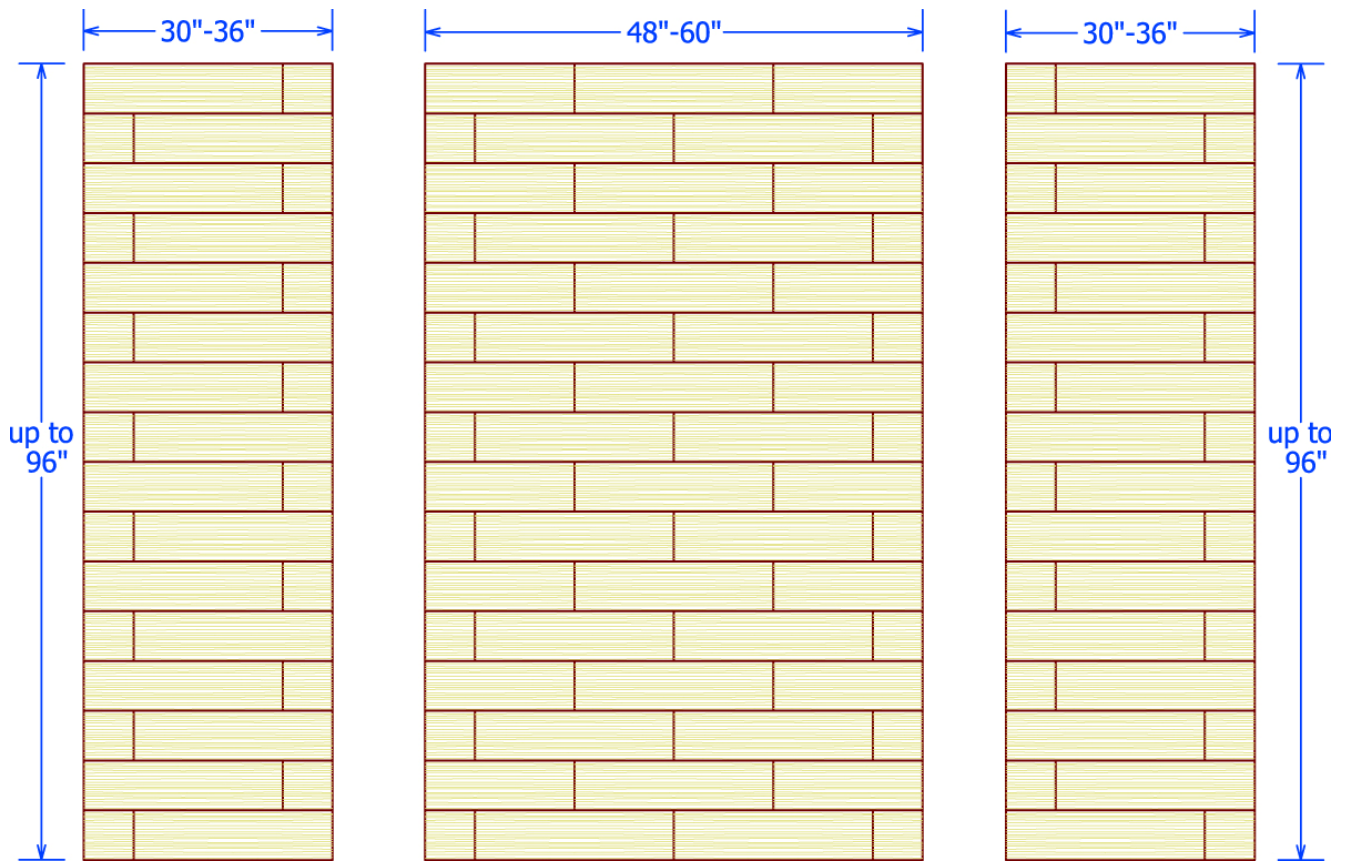

6" X 24" HORIZONTAL VISION

STANDARD FEATURES:

- MAXIMUM HEIGHT 96"
- 2 - 30" OR 36" SIDE WALLS
- 1 - 48" OR 60" BACK PANEL
- TEXTURED MATTE FINISH
- MINCEY CLASSIC™
- 2 - TR-02 - 2" X 96" X 3/4" TRIM STRIPS

OPTIONS: (AVAILABLE SELECTIONS)

- MINCOR™
- SD-01 MINCEY WALL MOUNT SOAPDISH
- SD-02 MINCEY CORNER MOUNT SOAPDISH
- SD-07 CERAMIC CORNER MOUNT SOAPDISH
- SD-08 CHROME PLATED WIRE SOAPDISH
- SS-02 CORNER MOUNT SHAMPOO SHELF
- FR-02 CORNER MOUNT FOOT REST
- 2 - TR-05 - 2" X 108" X 3/4" EXTRA LONG TRIM STRIPS
- 2 - TR-06 - 2" X 95" X 1" TRIM STRIPS