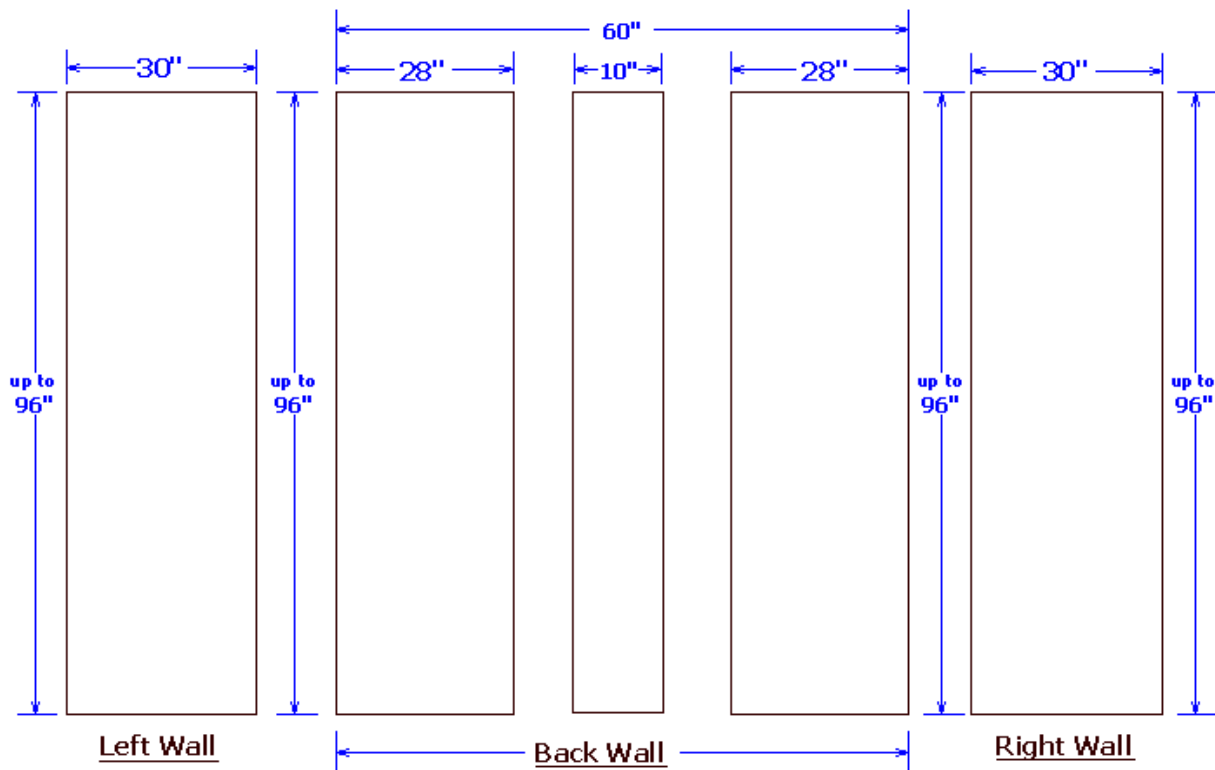

## TRADITIONAL PANEL SURROUNDS - 5 PIECE KIT FOR RENOVATIONS

### STANDARD FEATURES:

- MAXIMUM HEIGHT 96"
- 2 - 30" END PANELS
- 2 - 28" BACK PANELS
- 1 - 10" SEAM COVER FOR BACK PANELS
- MATTE FINISH
- MINCEY CLASSIC™

### OPTIONS: (AVAILABLE SELECTIONS)

- MINGCOR™
- GLOSS FINISH
- SD-01 MINCEY WALL MOUNT SOAPDISH
- SD-02 MINCEY CORNER MOUNT SOAPDISH
- SD-06 CERAMIC WALL MOUNT SOAPDISH
- SD-07 CERAMIC CORNER MOUNT SOAPDISH
- SD-08 CHROME PLATED CORNER SOAPDISH
- SS-02 CORNER MOUNT SHAMPOO SHELF
- FR-02 CORNER MOUNT FOOT REST
- 2- TR-02 - 2" X 96" X 3/4" STANDARD TRIM STRIPS
- 2- TR-05- 2" X 108" X 3/4" EXTRA LONG TRIM STRIPS
- 2- TR-06- 2" X 95" X 1" TRIM STRIPS