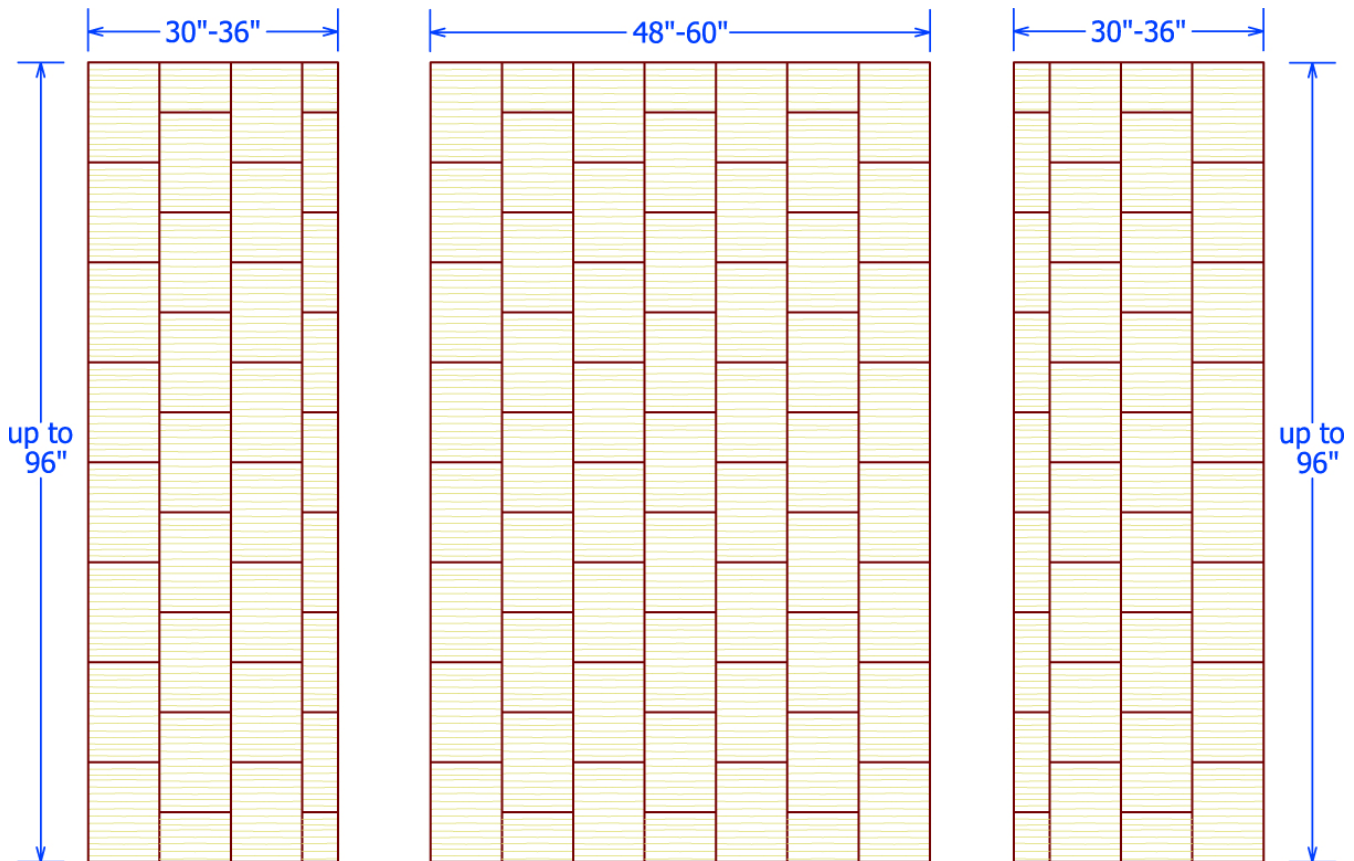

MINCEY MARBLE

TS-VS/ 8" X 12" BAMBOO VISION TUB/SHOWER SURROUNDS™

TECHNICAL SPECIFICATIONS

CSI DIVISION 06 61 13

8" X 12" BAMBOO VISION TEXTURED SURROUNDS

STANDARD FEATURES:

- MAXIMUM HEIGHT 96"
- 2 - 30" OR 36" END PANELS
- 1 - 48" OR 60" BACK PANEL
- TEXTURED MATTE FINISH
- MINCEY CLASSIC™

OPTIONS: (AVAILABLE SELECTIONS)

- MINCOR™
- SD-01 MINCEY WALL MOUNT SOAPDISH
- SD-02 MINCEY CORNER MOUNT SOAPDISH
- SD-07 CERAMIC CORNER MOUNT SOAPDISH
- SD-08 CHROME PLATED WIRE SOAPDISH
- SS-02 CORNER MOUNT SOAPDISH
- FR-02 CORNER MOUNT FOOT REST
- 2 - TR-02 - 2" X 96" X 3/4" STANDARD TRIM STRIPS
- 2 - TR-05 - 2" X 108" X 3/4" EXTRA LONG TRIM STRIPS
- 2 - TR-06 - 2" X 95" X 1" TRIM STRIPS