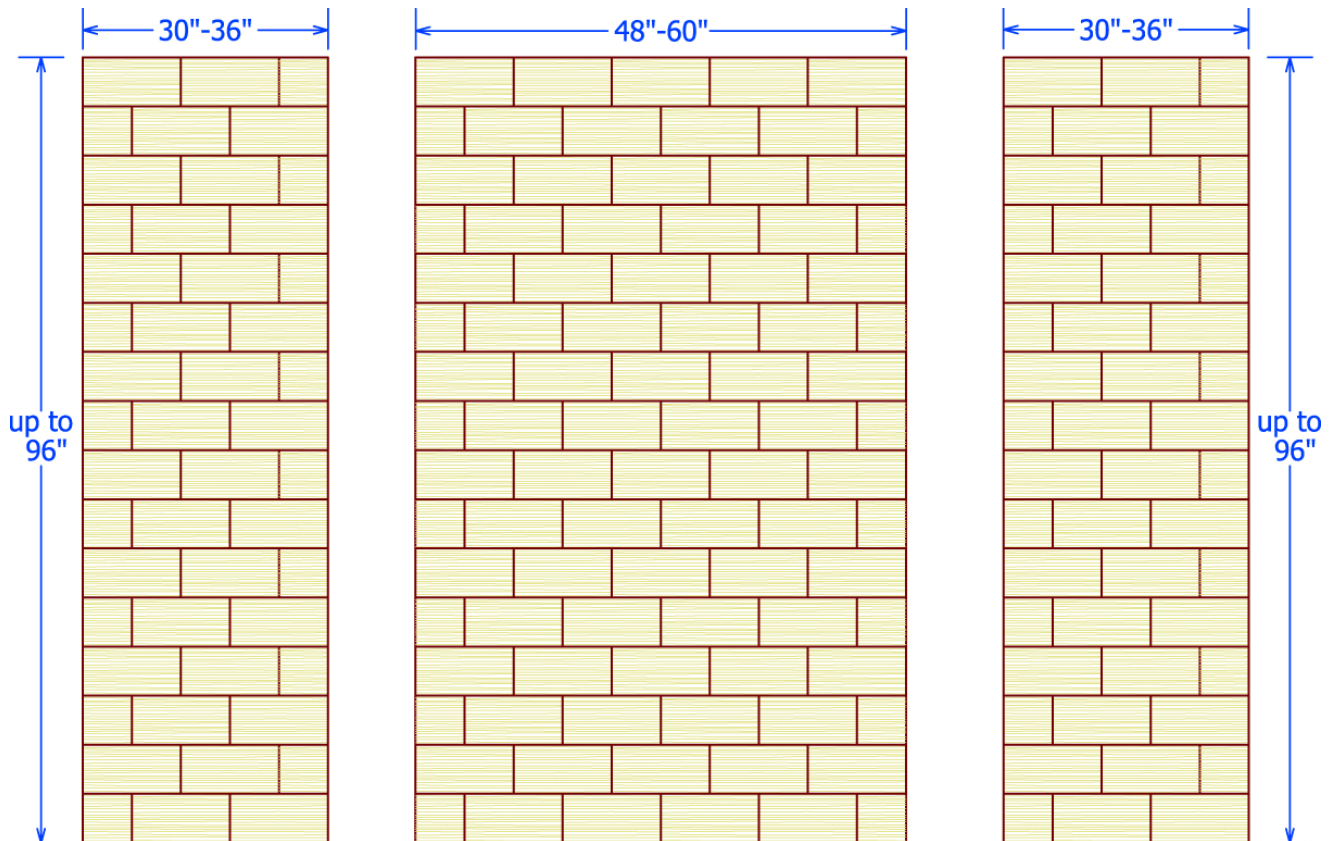

MINCEY MARBLE

TS-VS/ 6" X 12" VISION TUB/SHOWER SURROUNDS™

TECHNICAL SPECIFICATIONS

CSI DIVISION 06 61 13

6" X 12" VISION TEXTURED SURROUNDS

STANDARD FEATURES:

- MAXIMUM HEIGHT 96"
- 2 - 30" OR 36" END PANELS
- 1 - 48" OR 60" BACK PANEL
- TEXTURED MATTE FINISH
- MINCEY CLASSIC™

OPTIONS: (AVAILABLE SELECTIONS)

- MINCOR™
- SD-01 MINCEY WALL MOUNT SOAPDISH
- SD-02 MINCEY CORNER MOUNT SOAPDISH
- SD-07 CERAMIC CORNER MOUNT SOAPDISH
- SD-08 CHROME PLATED WIRE SOAPDISH
- SS-02 CORNER MOUNT SOAPDISH
- FR-02 CORNER MOUNT FOOT REST
- 2 - TR-02 - 2" X 96" X 3/4" STANDARD TRIM STRIPS
- 2 - TR-05 - 2" X 108" X 3/4" EXTRA LONG TRIM STRIPS
- 2 - TR-06 - 2" X 95" X 1" TRIM STRIPS