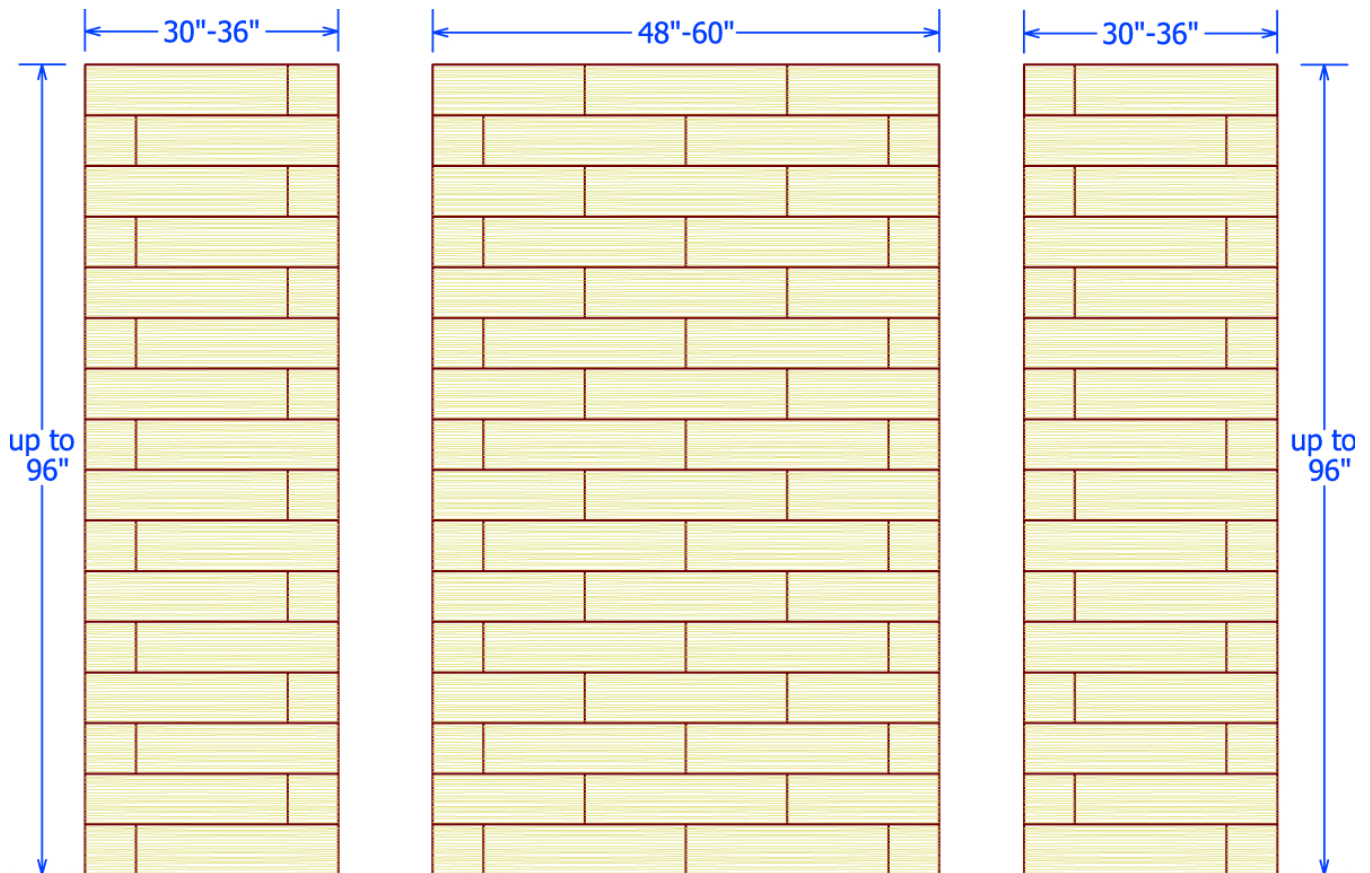

MINCEY MARBLE

TS-VS/ 6" X 24" HORIZONTAL TUB/SHOWER SURROUNDS™

TECHNICAL SPECIFICATIONS

CSI DIVISION 06 61 13

6" X 24" HORIZONTAL SURROUNDS

STANDARD FEATURES:

- MAXIMUM HEIGHT 96"
- 2 - 30" OR 36" END PANELS
- 1 - 48" OR 60" BACK PANEL
- TEXTURED MATTE FINISH
- MINCEY CLASSIC™

OPTIONS: (AVAILABLE SELECTIONS)

- MINCOR™
- SD-01 MINCEY WALL MOUNT SOAPDISH
- SD-02 MINCEY CORNER MOUNT SOAPDISH
- SD-07 CERAMIC CORNER MOUNT SOAPDISH
- SD-08 CHROME PLATED WIRE SOAPDISH
- SS-02 CORNER MOUNT SOAPDISH
- FR-02 CORNER MOUNT FOOT REST
- 2 - TR-02 - 2" X 96" X 3/4" STANDARD TRIM STRIPS
- 2 - TR-05 - 2" X 108" X 3/4" EXTRA LONG TRIM STRIPS
- 2 - TR-06 - 2" X 95" X 1" TRIM STRIPS