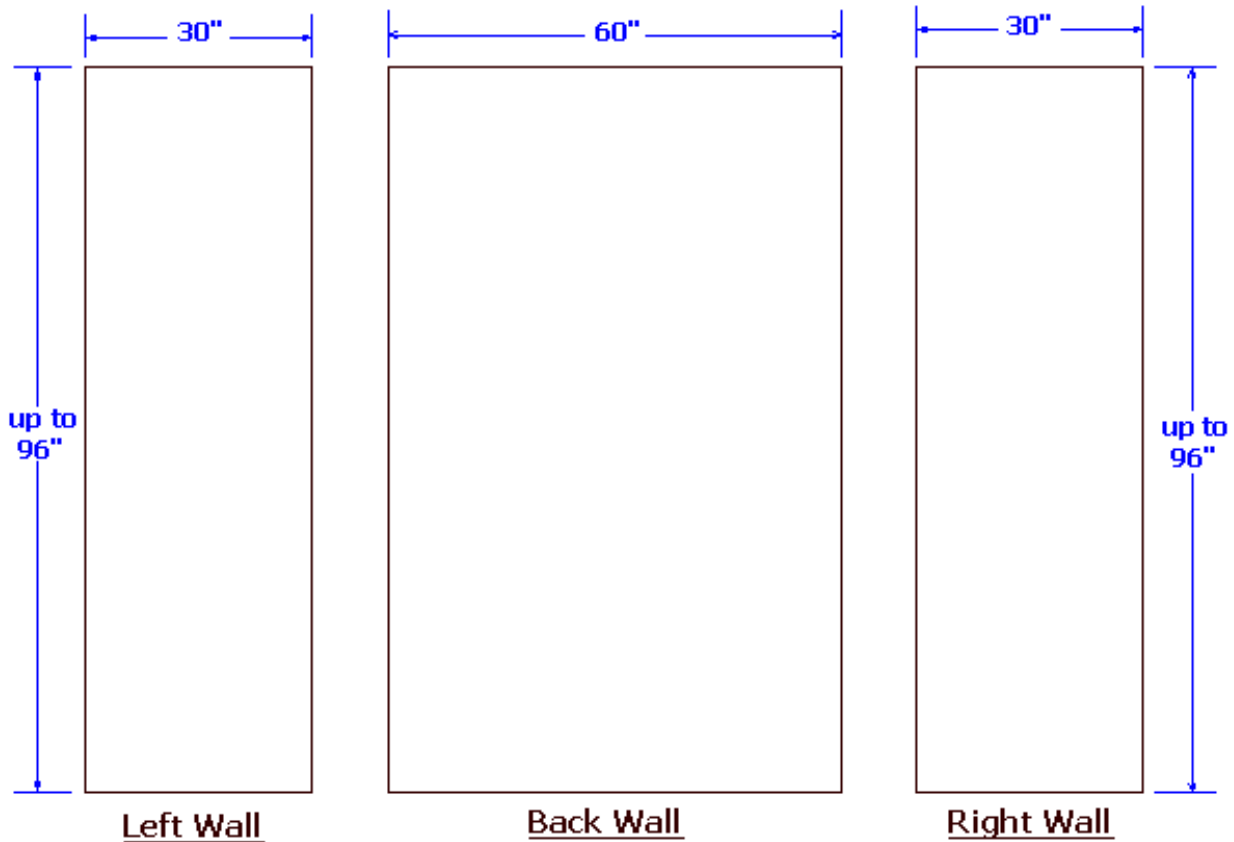

MINCEY MARBLE

TS- TR TRADITIONAL TUB/SHOWER SURROUNDS™

TECHNICAL SPECIFICATIONS

CSI DIVISION 06 61 13

TRADITIONAL PANEL SURROUNDS

STANDARD FEATURES:

- MAXIMUM HEIGHT 96"
- 2 - 30" END PANELS
- 1 - 60" BACK PANEL
- MATTE FINISH
- MINCEY CLASSIC™

OPTIONS: (AVAILABLE SELECTIONS)

- MINCOR™
- GLOSS FINISH
- SD-01 MINCEY WALL MOUNT SOAPDISH
- SD-02 MINCEY CORNER MOUNT SOAPDISH
- 2- TR-02- 2" x 96" x 3/4" STANDARD TRIM STRIPS
- 2- TR-05- 2" x 108" x 3/4" EXTRA LONG TRIM STRIPS
- 2- TR-06- 2" x 95" x 1" TRIM STRIPS