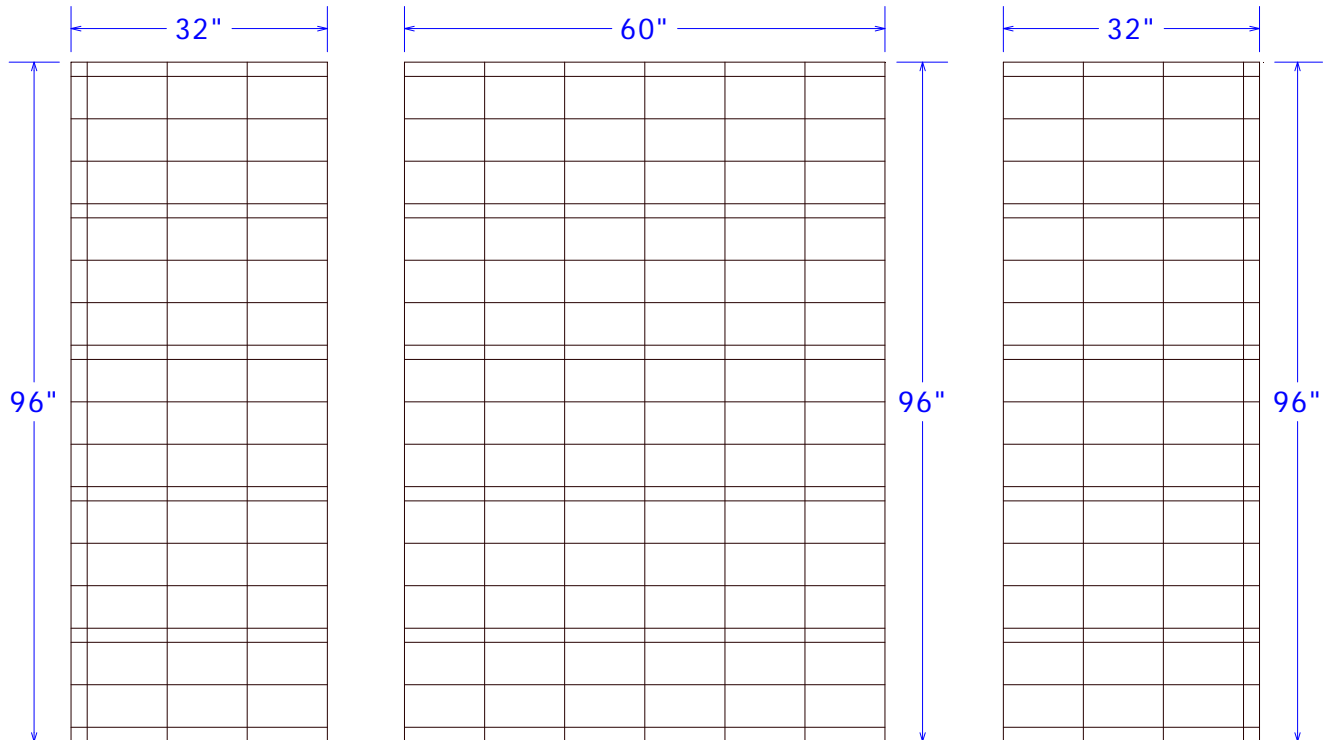

MINCEY MARBLE

TS-VS/6" X 10" BORDEAUX TUB/SHOWER SURROUNDS™

TECHNICAL SPECIFICATIONS

CSI DIVISION 06 61 13

6" X 10" BORDEAUX

STANDARD FEATURES:

- MAXIMUM HEIGHT 96"
- 2 - 32" SIDE WALLS
- 1 - 60" BACK WALL
- MATTE FINISH
- MINCEY CLASSIC™

OPTIONS: (AVAILABLE SELECTIONS)

- MINCOR™
- GLOSS FINISH
- SD-01 MINCEY WALL MOUNT SOAPDISH
- SD-02 MINCEY CORNER MOUNT SOAPDISH
- SD-07 CERAMIC CORNER MOUNT SOAPDISH
- SD-08 CHROME PLATED WIRE SOAPDISH
- SS-02 CORNER MOUNT SHAMPOO SHELF
- FR-02 CORNER MOUNT FOOT REST
- 2 - TR-02 - 2" X 96" X 3/4" STANDARD TRIM STRIPS
- 2 - TR-05 - 2" X 108" X 3/4" EXTRA LONG TRIM STRIPS
- 2 - TR-06 - 2" X 95" X 1" TRIM STRIPS