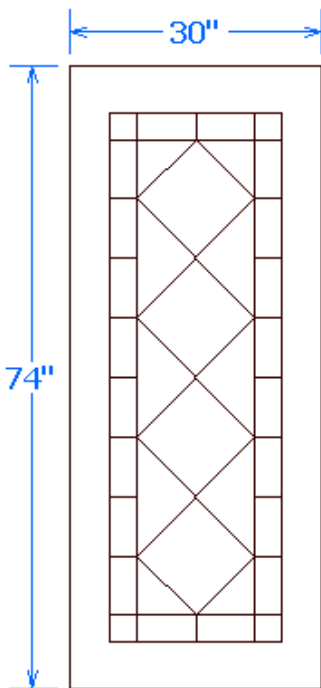

MINCEY MARBLE

TS-DS/GLOSS -74" DIAMOND PANEL TUB SURROUNDS™

TECHNICAL SPECIFICATIONS

CSI DIVISION 06 61 13

## MODULAR DIAMOND PANEL SURROUNDS - 74" GLOSS KIT

### STANDARD FEATURES:

- HEIGHT 74" MAX
- BORDER ON ALL 4 SIDES
- 2 - 30" END PANELS
- 1 - 60" BACK PANEL
- GLOSS FINISH
- MINCEY CLASSIC™

**Left Wall**

**Back Wall**

**Right Wall**

### OPTIONS: (AVAILABLE SELECTIONS)

- MINCOR™
- SD-01 MINCEY WALL MOUNT SOAPDISH
- SD-02 MINCEY CORNER MOUNT SOAPDISH
- SS-02 CORNER MOUNT SHAMPOO SHELF
- FR-02 CORNER MOUNT FOOT REST
- 2- TR-02 - 2" x 96" x 3/4" STANDARD TRIM STRIPS
- 2- TR-05 - 2" x 108" x 3/4" EXTRA LONG TRIM STRIPS
- 2- TR-06 - 2" x 95" x 1" TRIM STRIPS