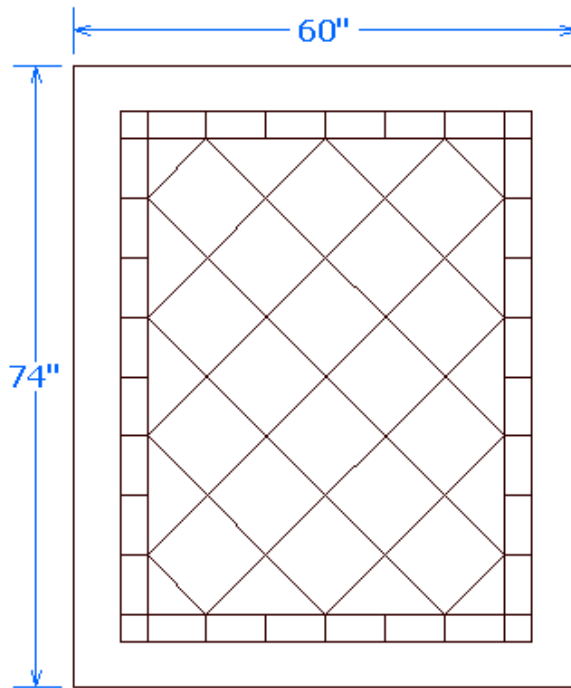

MINCEY MARBLE

TS-DS/GLOSS -74" DIAMOND PANEL TUB SURROUNDS™

TECHNICAL SPECIFICATIONS

CSI DIVISION 06 61 13

## MODULAR DIAMOND PANEL SURROUNDS - 74" GLOSS KIT

### STANDARD FEATURES:

- HEIGHT 74" MAX
- BORDER ON ALL 4 SIDES
- 2 - 30" END PANELS
- 1 - 60" BACK PANEL
- GLOSS FINISH
- MINCEY CLASSIC™

**Left Wall**

**Back Wall**

**Right Wall**

### OPTIONS: (AVAILABLE SELECTIONS)

- MINCOR™
- SD-01 MINCEY WALL MOUNT SOAPDISH
- SD-02 MINCEY CORNER MOUNT SOAPDISH
- SS-02 CORNER MOUNT SHAMPOO SHELF
- FR-02 CORNER MOUNT FOOT REST
- 2- TR-02 - 2" x 96" x 3/4" STANDARD TRIM STRIPS
- 2- TR-05 - 2" x 108" x 3/4" EXTRA LONG TRIM STRIPS
- 2- TR-06 - 2" x 95" x 1" TRIM STRIPS