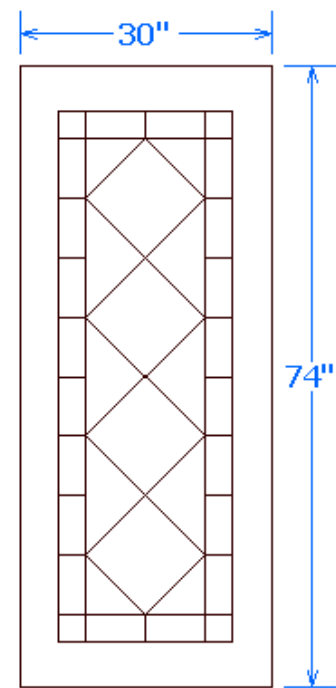

### STANDARD FEATURES:

- HEIGHT 74" MAX
- BORDER ON ALL 4 SIDES
- 2 - 30" END PANELS
- 1 - 60" BACK PANEL
- GLOSS FINISH
- MINCEY CLASSIC™

**Left Wall**

**Back Wall**

**Right Wall**

### OPTIONS: (AVAILABLE SELECTIONS)

- MINCOR™
- SD-01 MINCEY WALL MOUNT SOAPDISH
- SD-02 MINCEY CORNER MOUNT SOAPDISH
- SS-02 CORNER MOUNT SHAMPOO SHELF
- FR-02 CORNER MOUNT FOOT REST
- 2- TR-02 - 2" x 96" x 3/4" STANDARD TRIM STRIPS
- 2- TR-05 - 2" x 108" x 3/4" EXTRA LONG TRIM STRIPS
- 2- TR-06 - 2" x 95" x 1" TRIM STRIPS