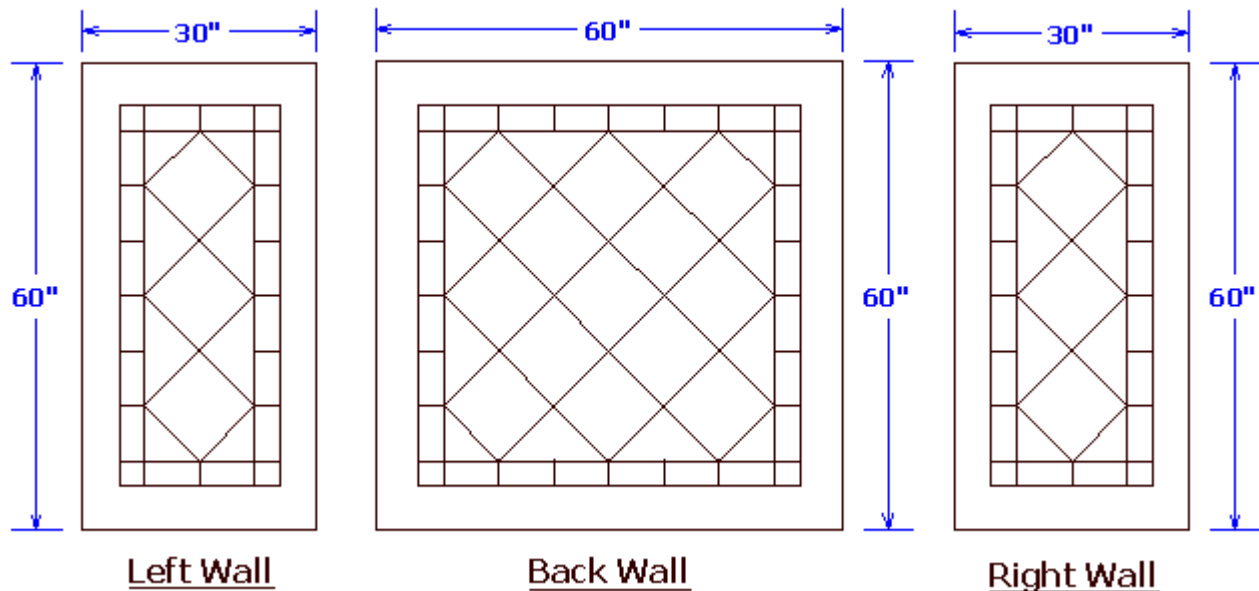

MINCEY MARBLE

TS-DS/GLOSS - 60" DIAMOND PANEL TUB SURROUND™

TECHNICAL SPECIFICATIONS

CSI DIVISION 06 61 13

MODULAR DIAMOND PANEL SURROUNDS - 60" GLOSS KIT

STANDARD FEATURES:

- HEIGHT 60" MAX
- BORDER ON ALL 4 SIDES
- 2 - 30" END PANELS
- 1 - 60" BACK PANEL
- GLOSS FINISH
- MINCEY CLASSIC™

OPTIONS: (AVAILABLE SELECTIONS)

- MINCOR™
- SD-01 MINCEY WALL MOUNT SOAPDISH
- SD-02 MINCEY CORNER MOUNT SOAPDISH
- SS-02 CORNER MOUNT SHAMPOO SHELF
- FR-02 CORNER MOUNT FOOT REST
- 2- TR-02 - 2" X 96" X 3/4" STANDARD TRIM STRIPS
- 2- TR-05 - 2" X 108" X 3/4" EXTRA LONG TRIM STRIPS
- 2- TR-06 - 2" X 95" X 1" TRIM STRIPS