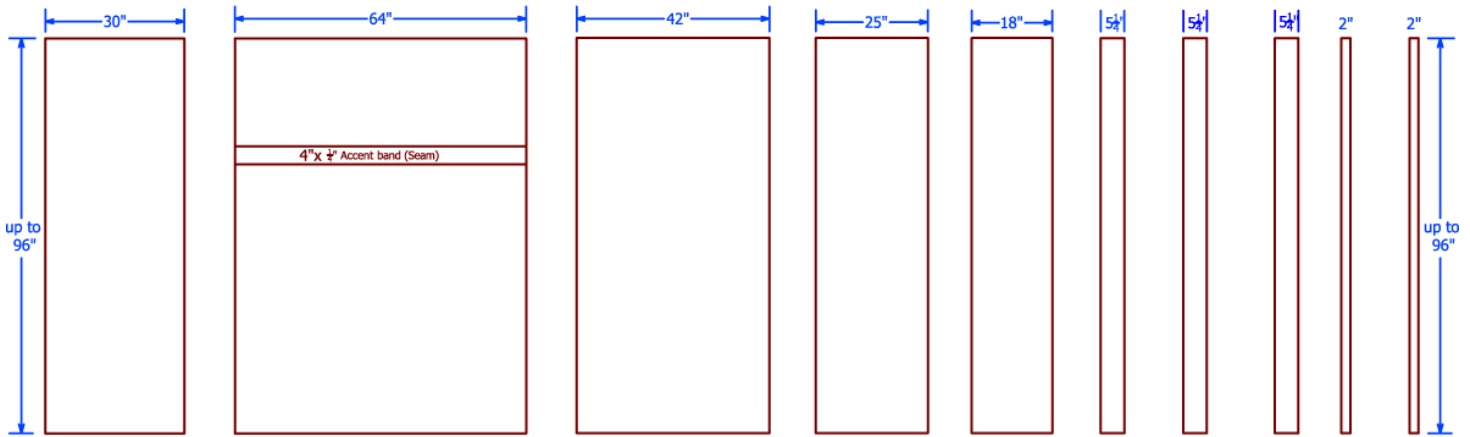

**DOOR-LESS WALK - IN SHOWER PAN  
 AND SURROUND SYSTEM**

**5 PANEL SURROUND SYSTEM DIMENSIONS:**

HEIGHT: 96" MAX.  
 WIDTH: 30", 64", 42", 25", 18"

**DOOR-LESS WALK-IN SHOWER PAN DIMENSIONS:**

WIDTH: 63 5/8" OVERALL LENGTH  
 30" SIDE WALL  
 42" SIDE WALL  
 24 1/2" FRONT WALL  
 23 5/8" ENTRANCE DOOR

**STANDARD FEATURES:**

MINCEY CLASSIC™

**OPTIONS: (AVAILABLE SELECTIONS)**

MINCOR™

- LEFT OR RIGHT DRAIN LOCATION
- 2 - SD-02 MINCEY CORNER MOUNT SOAPDISHES
- AS-01 ACCESSORIES SHELF
- SS-02 CORNER MOUNT SOAPDISH
- FR-02 CORNER MOUNT FOOT REST

**AVAILABLE COLORS:**

- SOLIDS:** #2250 SOLID WHITE, #7000 SOLID PUTTY, #7256 SOLID LIGHT GRAY, #7670 SOLID BONE, #7800 SOLID ALMOND, #7900 SOLID LATTÉ
- TEXTURES:** #400 SHEER LINEN, #410 WHITE SILK, #420 CASHMERE, #425 GEORGETTE
- GRANITES:** #800 AURORA, #810 PENSACOLA SAND, #820 MACARON, #895 LINEN