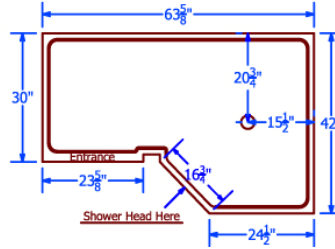

**DOOR-LESS WALK - IN SHOWER PAN  
 AND SURROUND SYSTEM**

**5 PANEL SURROUND SYSTEM DIMENSIONS:**

HEIGHT: 96" MAX.  
 WIDTH: 30", 64", 42", 25", 18"

**DOOR-LESS WALK-IN SHOWER PAN DIMENSIONS:**

WIDTH: 63 5/8" OVERALL LENGTH  
 30" SIDE WALL  
 42" SIDE WALL  
 24 1/2" FRONT WALL  
 23 5/8" ENTRANCE DOOR

**STANDARD FEATURES:**

MINCEY CLASSIC™

**OPTIONS: (AVAILABLE SELECTIONS)**

MINCOR™

- LEFT OR RIGHT DRAIN LOCATION
- 2 - SD-02 MINCEY CORNER MOUNT SOAPDISHES
- AS-01 ACCESSORIES SHELF
- SS-02 CORNER MOUNT SOAPDISH
- FR-02 CORNER MOUNT FOOT REST