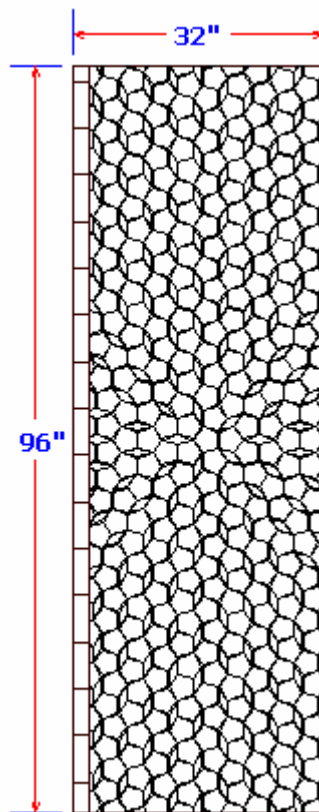

## **THE PENTAGON -ACCENT PANEL**

### **STANDARD FEATURES:**

- MAXIMUM HEIGHT 96"
- 1 - 32" END PANEL
- 2" INTEGRAL BULLNOSE TRIM ON EXPOSED EDGE
- GLOSS FINISH
- MINCEY CLASSIC®
- SOAPDISH STYLE OF CHOICE