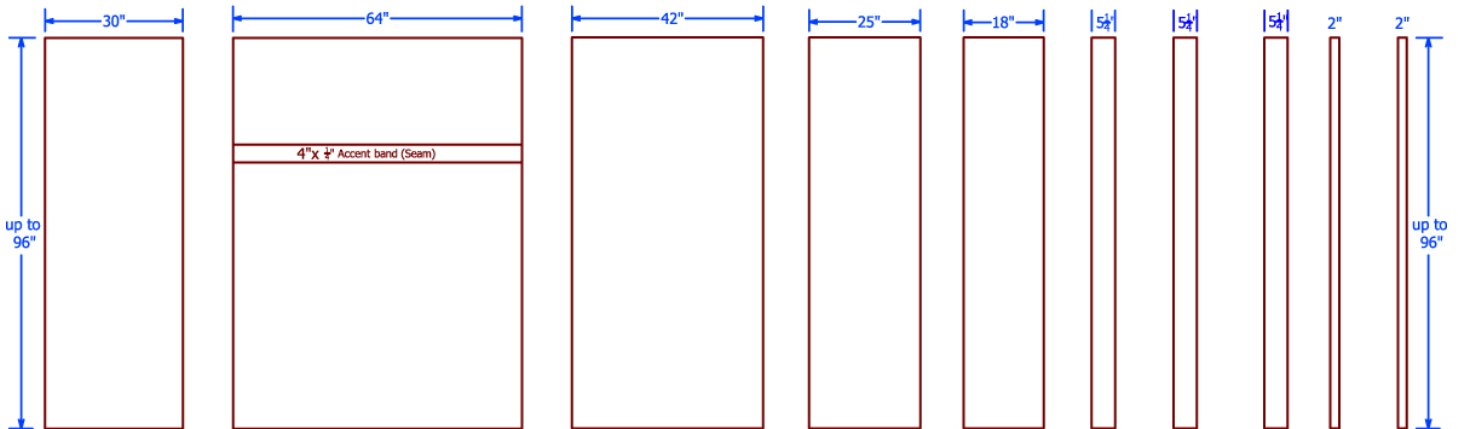

MINCEY MARBLE

TS- TR AND SP-01 SHOWER PAN AND SURROUNDS™

TECHNICAL SPECIFICATIONS

CSI DIVISION 22 42 23 AND

CSI DIVISION 06 61 13

DOOR-LESS WALK – IN SHOWER PAN WITH TRADITIONAL SURROUNDS

STANDARD FEATURES:

- HEIGHT 96" MAX
- 5 PANEL SET
- MATTE FINISH
- MINCEY CLASSIC™

OPTIONS: (AVAILABLE SELECTIONS)

- MINCOR™
- LEFT OR RIGHT DRAIN LOCATION
- AS-01 12" X 4" X 3/4" MATTE ACCESSORIES SHELF
- 2 – SD-02 MINCEY CORNER MOUNT SOAP DISHES
- SD-08 CHROME PLATED WIRE SOAPDISH
- SS-02 CORNER MOUNT SHAMPOO SHELF
- FR-02 CORNER MOUNT FOOT REST