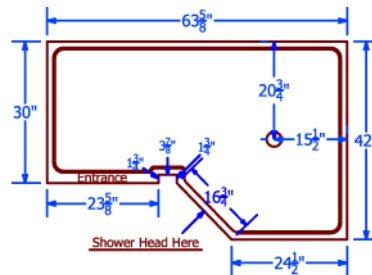

MINCEY MARBLE

TS- TR AND SP-01 SHOWER PAN AND SURROUNDS™

TECHNICAL SPECIFICATIONS

CSI DIVISION 22 42 23 AND

CSI DIVISION 06 61 13

DOOR-LESS WALK – IN SHOWER PAN WITH TRADITIONAL SURROUNDS

STANDARD FEATURES:

- HEIGHT 96" MAX
- 5 PANEL SET
- MATTE FINISH
- MINCEY CLASSIC™

OPTIONS: (AVAILABLE SELECTIONS)

- MINCOR™
- LEFT OR RIGHT DRAIN LOCATION
- AS-01 12" X 4" X 3/4" MATTE ACCESSORIES SHELF
- 2 – SD-02 MINCEY CORNER MOUNT SOAP DISHES
- SD-08 CHROME PLATED WIRE SOAPDISH
- SS-02 CORNER MOUNT SHAMPOO SHELF
- FR-02 CORNER MOUNT FOOT REST