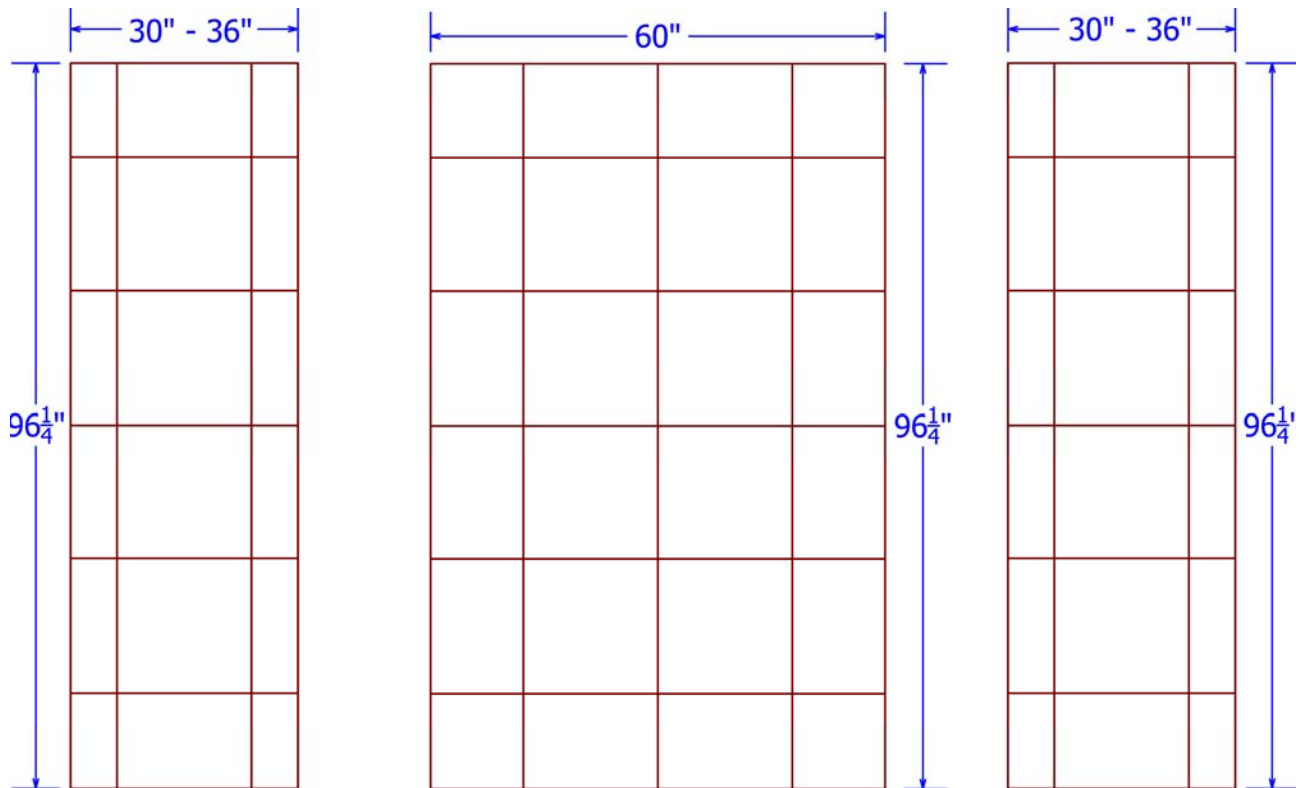

MINCEY MARBLE

TS-OWC/18" X 18" - NL TUB/SHOWER SURROUNDS™

TECHNICAL SPECIFICATIONS

CSI DIVISION 06 61 13

OLD WORLD CLASSIC SERIES -TRAVERTINE NL

STANDARD FEATURES:

- MAXIMUM HEIGHT 96"
- 2- 30" OR 36" SIDE PANELS
- 1- 60" MAX BACK PANEL
- TEXTURED STONE FINISH
- MINCEY CLASSIC™

OPTIONS: (AVAILABLE SELECTIONS)

- MINCOR™
- SD-01 MINCEY WALL MOUNT SOAPDISH
- SD-02 MINCEY CORNER MOUNT SOAPDISH
- SD-08 CHROME PLATED WIRE SOAPDISH
- SS-02 CORNER MOUNT SHAMPOO SHELF
- FR-02 CORNER MOUNT FOOT REST
- 2- TR-02 - 2" X 96" X 3/4" TEXTURED TRIM STRIPS
- 2- TR-05 - 2" X 108" X 3/4" EXTRA LONG TRIM STRIPS
- 2- TR-06 - 2" X 95" X 1" TRIM STRIPS