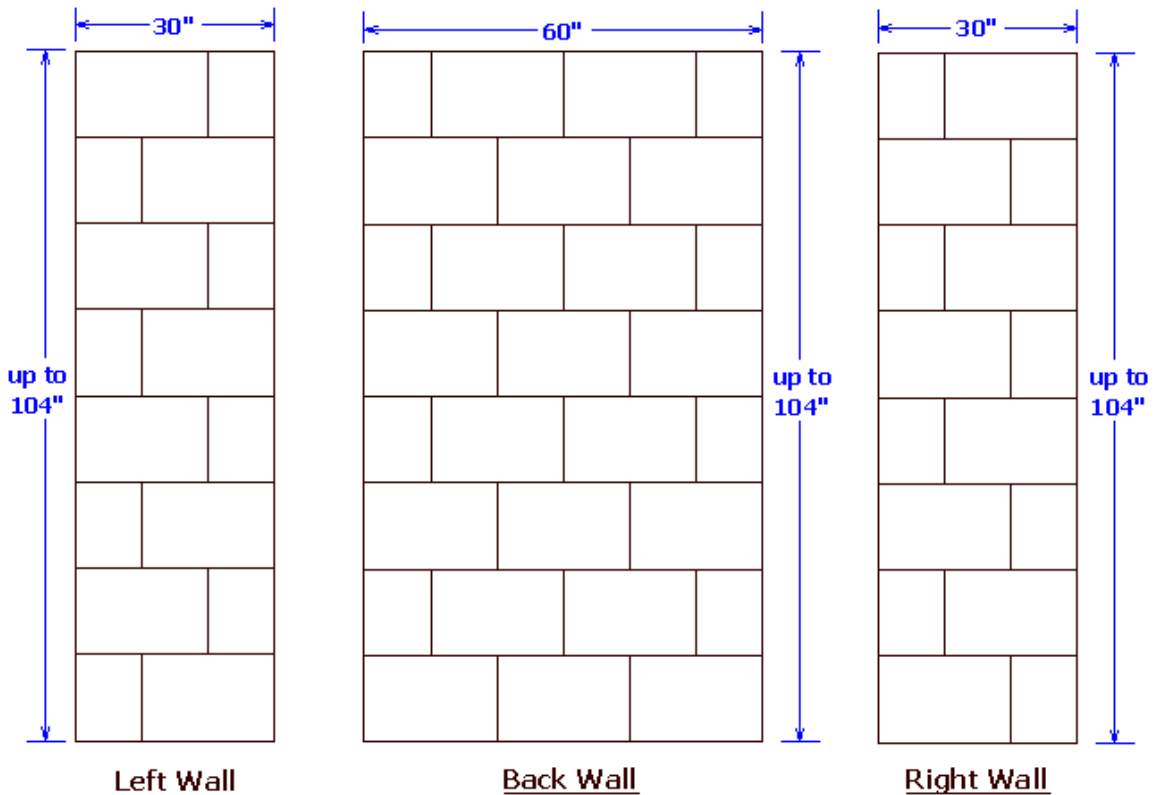

OLD WORLD CLASSIC SERIES -STAGGERED STONE

STANDARD FEATURES:

- MAXIMUM HEIGHT 104"
- 2 - 30" END PANELS
- 1 - 60" BACK PANEL
- LIGHTLY TEXTURED MATTE FINISH
- MINCEY CLASSIC™

OPTIONS: (AVAILABLE SELECTIONS)

- MINCOR™
- SD-01 MINCEY WALL MOUNT SOAPDISH
- SD-02 MINCEY CORNER MOUNT SOAPDISH
- SD-08 CHROME PLATED WIRE SOAPDISH
- SS-02 CORNER MOUNT SHAMPOO SHELF
- FR-02 CORNER MOUNT FOOT REST
- 2 - TR-02 - 2" X 96" X 3/4" TEXTURED TRIM STRIPS
- 2 - TR-05 - 2" X 108" X 3/4" EXTRA LONG TRIM STRIPS
- 2 - TR-06 - 2" X 95" X 1" TRIM STRIPS