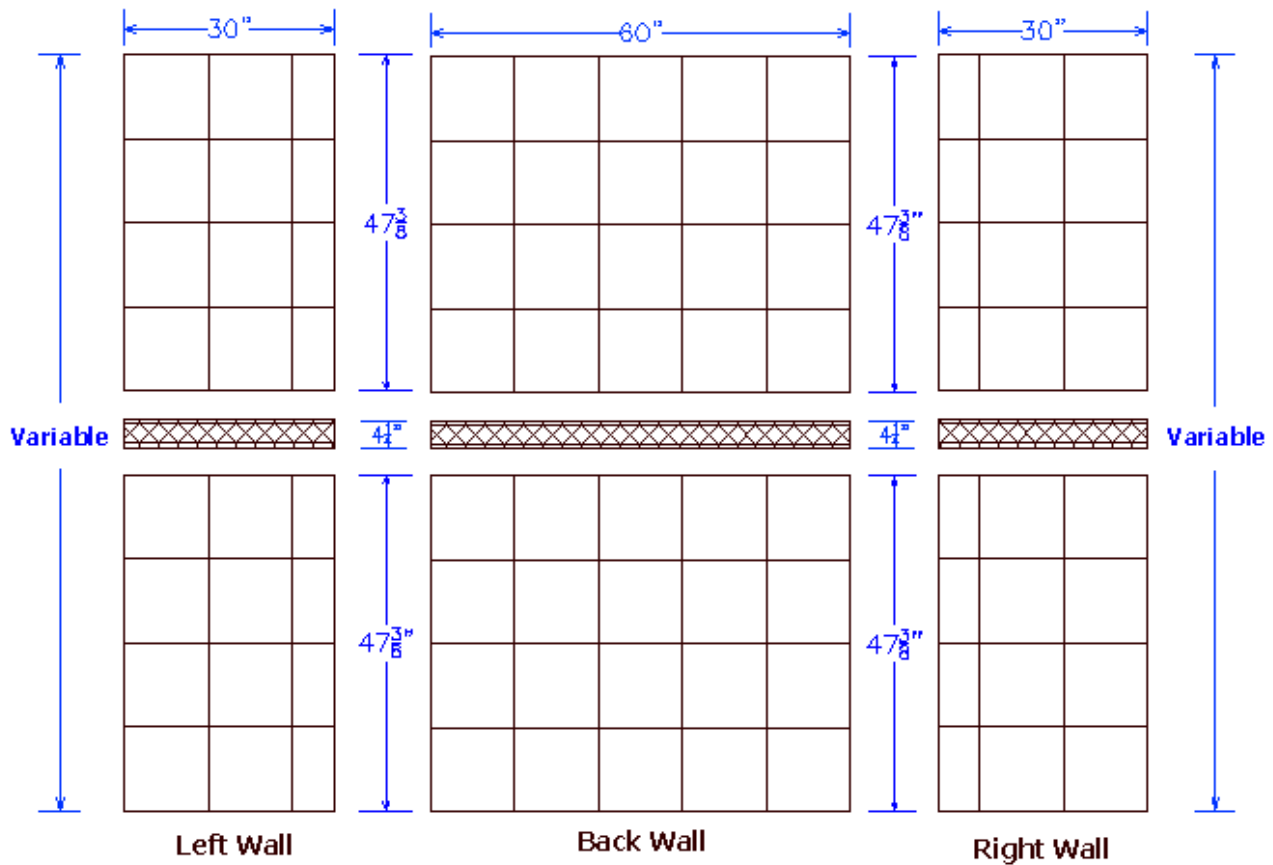

MINCEY MARBLE

TS-OWC/12" X 12" – SL TUB/SHOWER SURROUNDS™

TECHNICAL SPECIFICATIONS

CSI DIVISION 06 61 13

**OLD WORLD CLASSIC SERIES  
12" X 12" TEXTURED SLATE -SEPARATE LISTELLO**

**STANDARD FEATURES:**

- 4 - SEPARATE SIDE PANELS
- 2 - SEPARATE BACK PANELS
- 3 - LIST-01 4" SEPARATE LISTELLO STRIPS
- TEXTURED SLATE FINISH
- MINCEY CLASSIC™

**OPTIONS: (AVAILABLE SELECTIONS)**

- MINCOR™
- SD-01 MINCEY WALL MOUNT SOAPDISH
- SD-02 MINCEY CORNER MOUNT SOAPDISH
- SD-08 CHROME PLATED WIRE SOAPDISH
- SS-02 CORNER MOUNT SHAMPOO SHELF
- FR-02 CORNER MOUNT FOOT REST
- 2 – TR-02 - 2" X 96" X 3/4" TEXTURED TRIM STRIPS
- 2 – TR-05 - 2" X 108" X 3/4" EXTRA LONG TRIM STRIPS
- 2 – TR-06 - 2" X 95" X 1" TRIM STRIPS