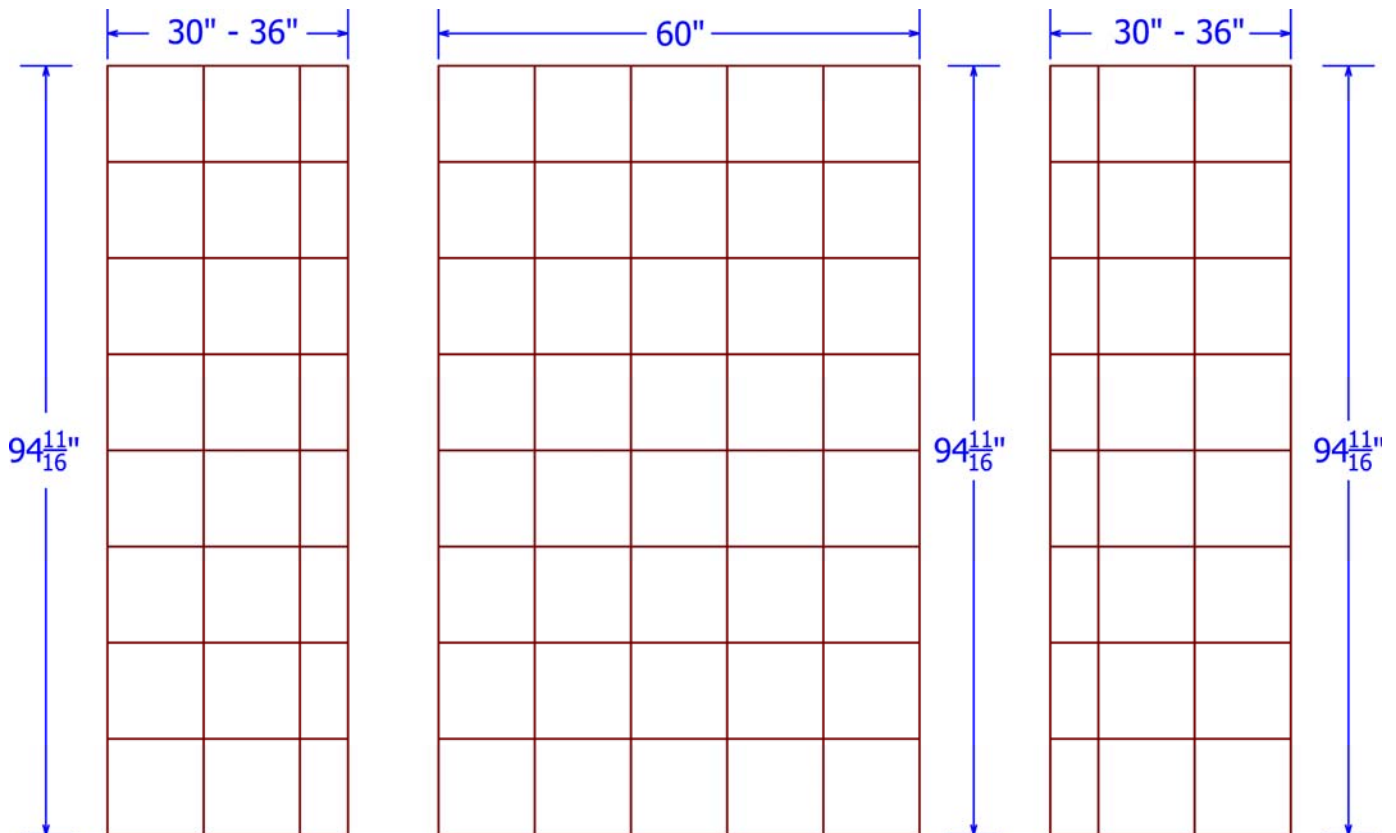

**OLD WORLD CLASSIC SERIES  
12" X 12" TEXTURED SLATE  
- NO LISTELLO -**

**STANDARD FEATURES:**

- 2 - 30" OR 36" SIDE PANELS
- 1 - 60" MAX. BACK PANEL
- TEXTURED SLATE FINISH
- MINCEY CLASSIC™

**OPTIONS: (AVAILABLE SELECTIONS)**

- MINCOR™
- SD-01 MINCEY WALL MOUNT SOAPDISH
- SD-02 MINCEY CORNER MOUNT SOAPDISH
- SD-08 CHROME PLATED WIRE SOAPDISH
- SS-02 CORNER MOUNT SHAMPOO SHELF
- FR-02 CORNER MOUNT FOOT REST
- 2- TR-02 - 2" X 96" X 3/4" TEXTURED TRIM STRIPS
- 2- TR-05 - 2" X 108" X 3/4" EXTRA LONG TRIM STRIP
- 2- TR-06 - 2" X 95" X 1" TRIM STRIPS