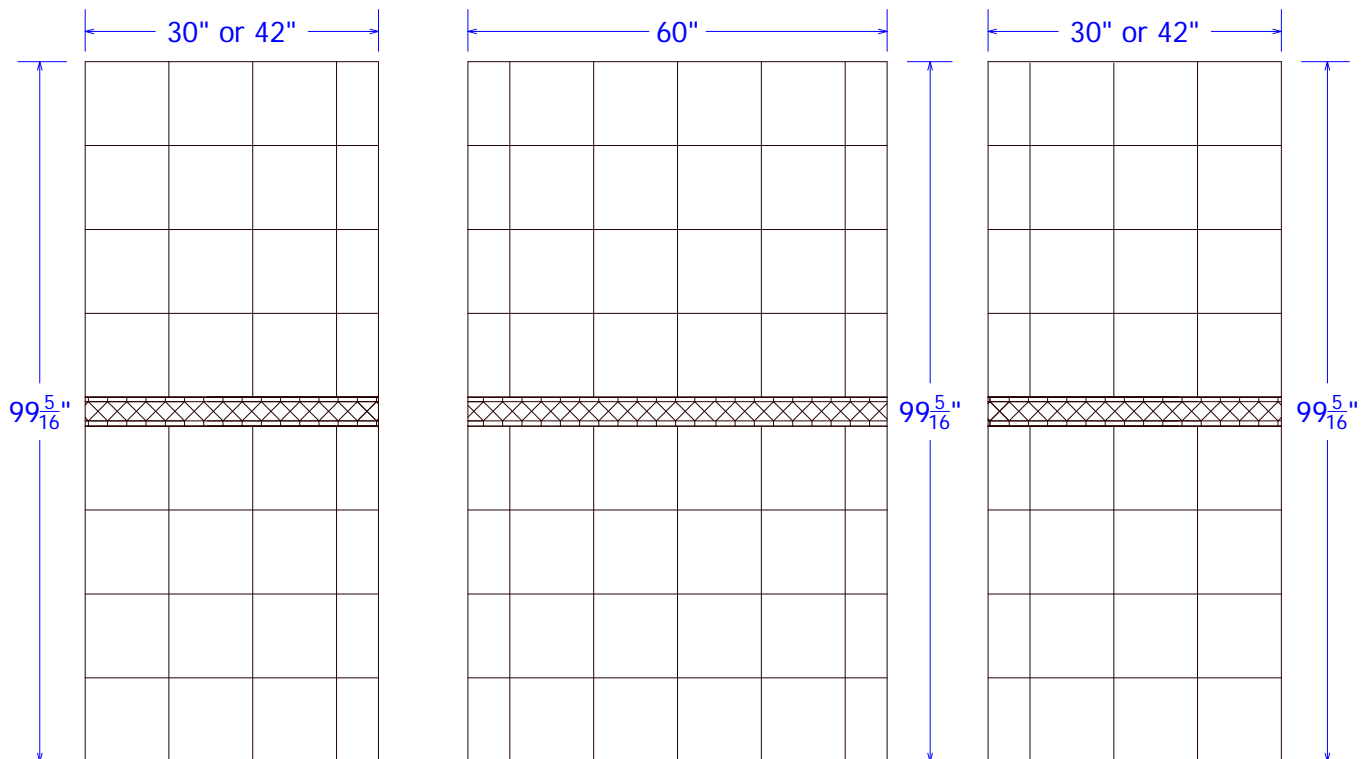

MINCEY MARBLE

TS-OWC/12" X 12" – IL TUB/SHOWER SURROUNDS™

TECHNICAL SPECIFICATIONS

CSI DIVISION 06 61 13

**OLD WORLD CLASSIC SERIES
12" X 12" TEXTURED SLATE
- INTEGRAL LISTELLO -**

STANDARD FEATURES:

- MAXIMUM HEIGHT 99 5/16"
- 2- 30" OR 42" SIDE PANELS
- 1- 60" BACK PANEL
- 4" INTEGRAL LISTELLO
- TEXTURED SLATE FINISH
- MINCEY CLASSIC™

OPTIONS: (AVAILABLE SELECTIONS)

- MINCOR™
- SD-01 MINCEY WALL MOUNT SOAPDISH
- SD-02 MINCEY CORNER MOUNT SOAPDISH
- SD-08 CHROME PLATED WIRE SOAPDISH
- SS-02 CORNER MOUNT SHAMPOO SHELF
- FR-02 CORNER MOUNT FOOT REST
- 2 – TR-02 – 2" X 96" X 3/4" TEXTURED TRIM STRIPS
- 2 – TR-05 – 2" X 108" X 3/4" EXTRA LONG TRIM STRIPS
- 2 – TR-06 – 2" X 95" X 1" TRIM STRIPS