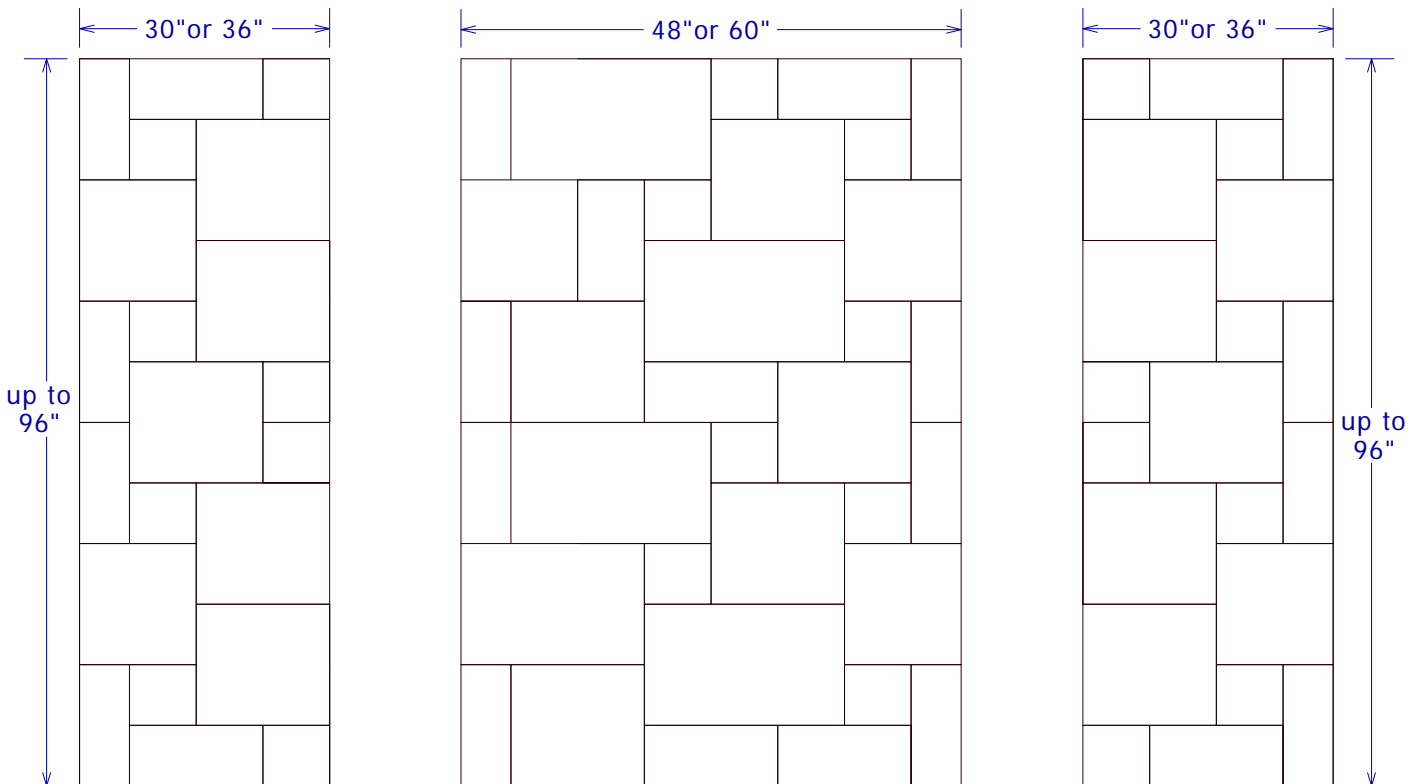

MINCEY MARBLE

TS-OWC/ARAGON TUB/SHOWER SURROUNDS™

TECHNICAL SPECIFICATIONS

CSI DIVISION 06 61 13

OLD WORLD CLASSIC SERIES -ARAGON

STANDARD FEATURES:

- MAXIMUM HEIGHT 96"
- 2 - 30" OR 36" SIDE PANELS
- 1 - 48" OR 60" BACK PANEL
- TEXTURED TUMBLED EDGE TRAVERTINE
- MINCEY CLASSIC™

OPTIONS: (AVAILABLE SELECTIONS)

- MINCOR™
- SD-01 MINCEY WALL MOUNT SOAPDISH
- SD-02 MINCEY CORNER MOUNT SOAPDISH
- SD-08 CHROME PLATED WIRE SOAPDISH
- SS-02 CORNER MOUNT SHAMPOO SHELF
- FR-02 CORNER MOUNT FOOT REST
- 2- TR-02 - 2" X 96" X 3/4" TEXTURED TRIM STRIPS
- 2- TR-05 - 2" X 108" X 3/4" EXTRA LONG TRIM STRIPS
- 2- TR-06 - 2" X 95" X 1" TRIM STRIPS