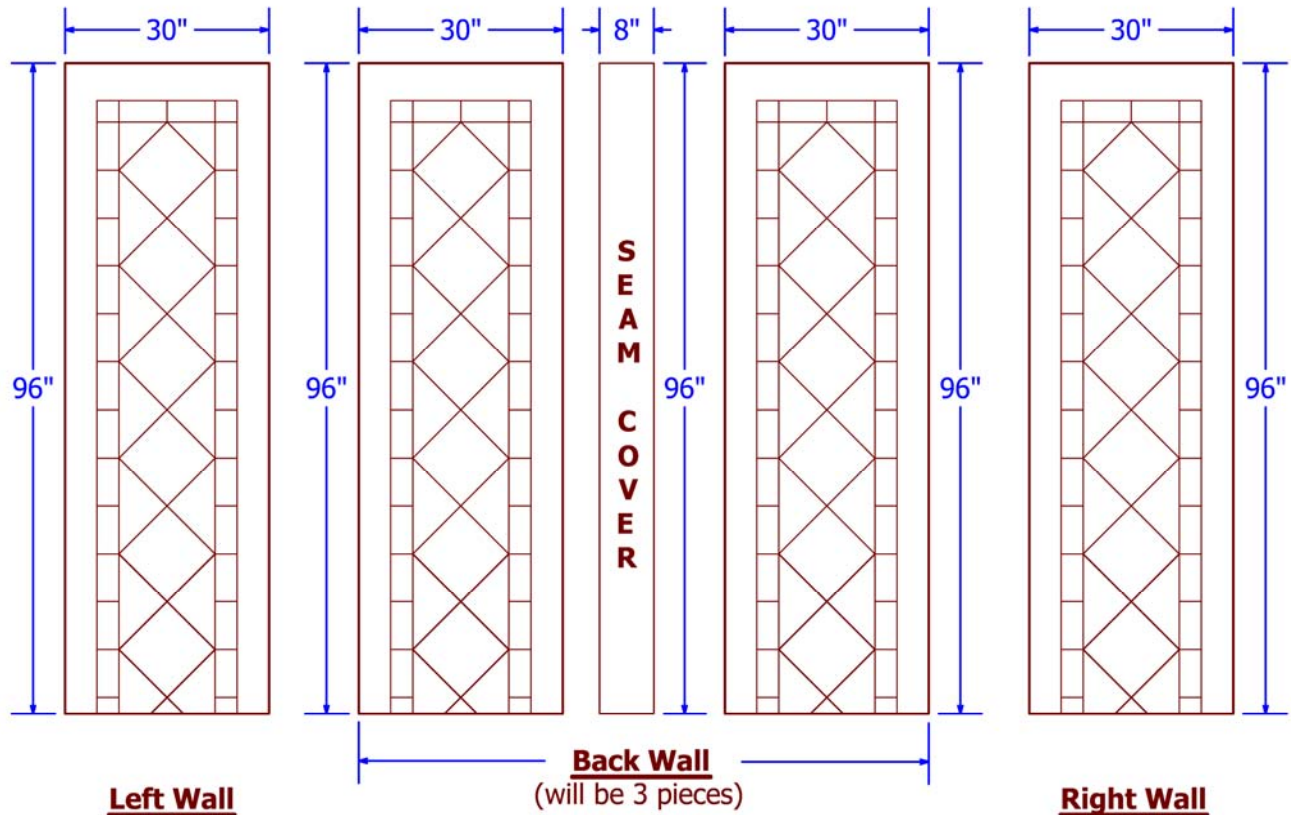

MINCEY MARBLE

TS-DS/RENO - DIAMOND PANEL TUB SURROUNDS™

TECHNICAL SPECIFICATIONS

CSI DIVISION 06 61 13

DIAMOND PANEL SURROUNDS -FOR RENOVATIONS

STANDARD FEATURES:

- MAXIMUM HEIGHT 96"
- BORDER ON 3 SIDES
- 4 - 30" SIDE AND END PANELS
- 1 - 8" BACK PANEL SEAM COVER
- MATTE FINISH
- MINCEY CLASSIC™

OPTIONS: (AVAILABLE SELECTIONS)

- MINCOR™
- SD-01 MINCEY WALL MOUNT SOAPDISH
- SD-02 MINCEY CORNER MOUNT SOAPDISH
- SS-02 CORNER MOUNT SHAMPOO SHELF
- FR-02 CORNER MOUNT FOOT REST
- 2- TR-02 - 2" X 96" X 3/4" STANDARD TRIM STRIPS
- 2- TR-05 - 2" X 108" X 3/4" EXTRA LONG TRIM STRIPS
- 2- TR-06 - 2" X 95" X 1" TRIM STRIPS