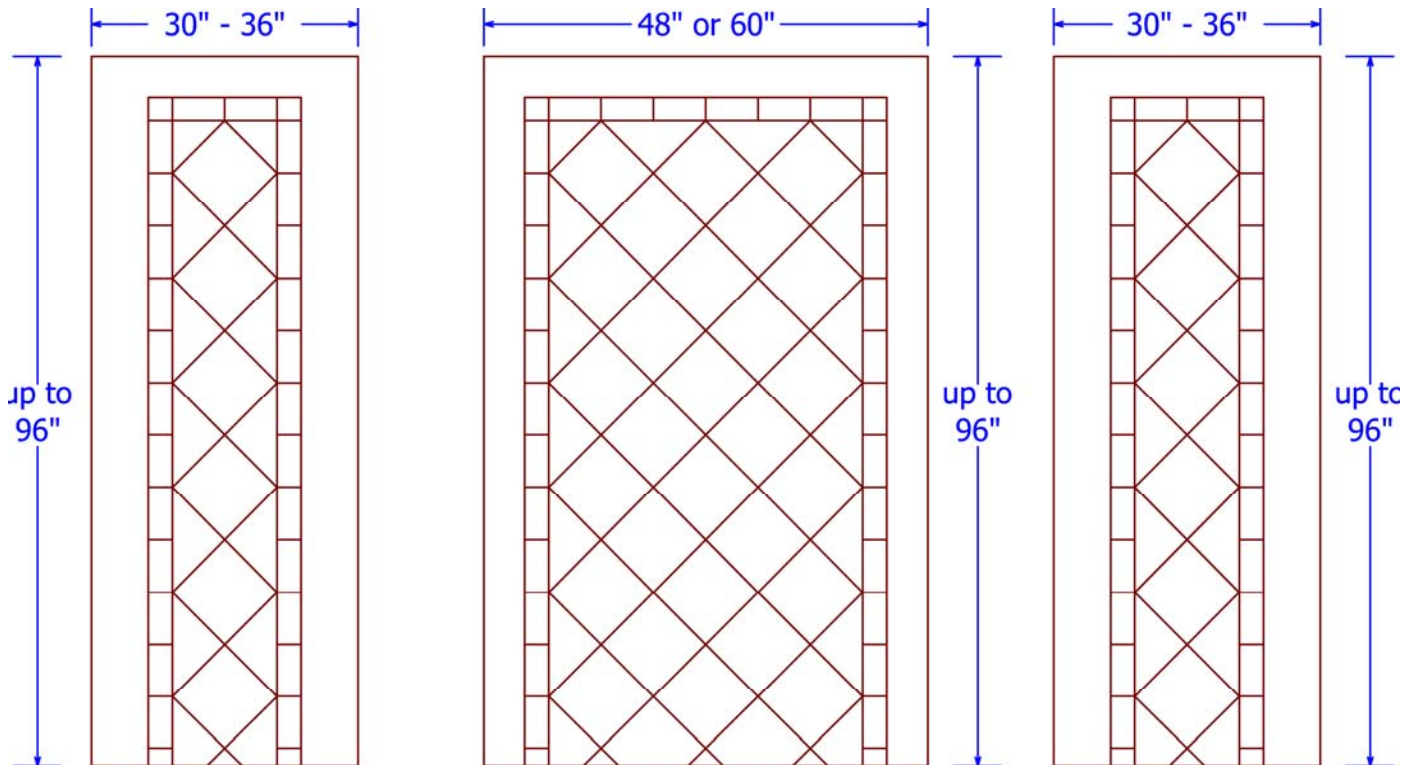

MINCEY MARBLE

TS-DS DIAMOND PANEL TUB/SHOWER SURROUNDS™

TECHNICAL SPECIFICATIONS

CSI DIVISION: 06 61 13

DIAMOND PANEL SURROUNDS

STANDARD FEATURES:

- MAXIMUM HEIGHT 96"
- BORDER ON 3 SIDES
- 30", 34" OR 36" SIDE WALLS
- 48" OR 60" BACK WALLS
- MATTE FINISH
- MINCEY CLASSIC™

OPTIONS: (AVAILABLE SELECTIONS)

- MINCOR™
- SD-01 MINCEY WALL MOUNT SOAPDISH
- SD-02 MINCEY CORNER MOUNT SOAPDISH
- SS-02 CORNER MOUNT SHAMPOO SHELF
- FR-02 CORNER MOUNT FOOT REST
- 2- TR-02 - 2" X 96" X 3/4" STANDARD TRIM STRIPS
- 2- TR-05 - 2" X 108" X 3/4" EXTRA LONG TRIM STRIPS
- 2- TR-06 - 2" X 95" X 1" TRIM STRIPS