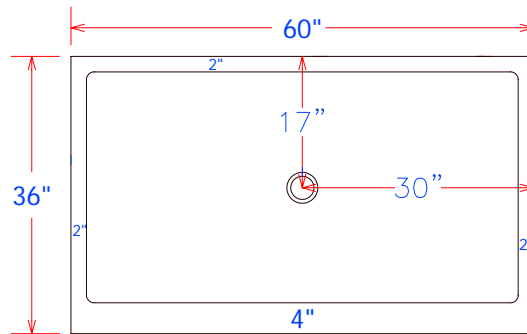

36" X 60" SHOWER PAN FOR HOTEL SIERRA

STANDARD FEATURES:

- GLOSS/TEXTURED FINISH
- MINCEY CLASSIC™
- 4" INTEGRAL FRONT CURB
- FIBERGLASS FLANGE
- FIXED DRAIN

Top View

Front View