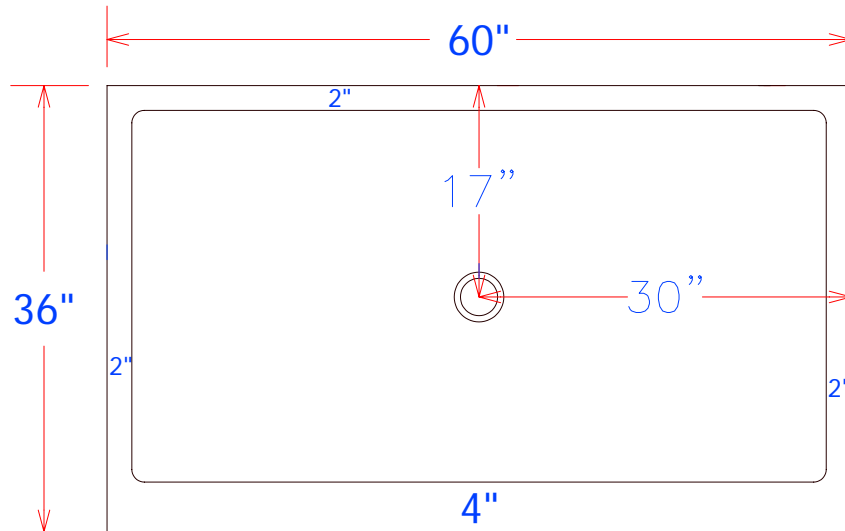

SP-3660 - C/SF SHOWER PAN®

GENERAL PRODUCT INFORMATION

**36" X 60" SHOWER PAN
FOR HOTEL SIERRA**

DIMENSIONS:

WIDTH: 60" OVERALL LENGTH
DEPTH: 36" SIDES

STANDARD FEATURES:

MINCEY CLASSIC™
GLOSS/TEXTURED FINISH
INTEGRAL FRONT CURB
FIBERGLASS FLANGE