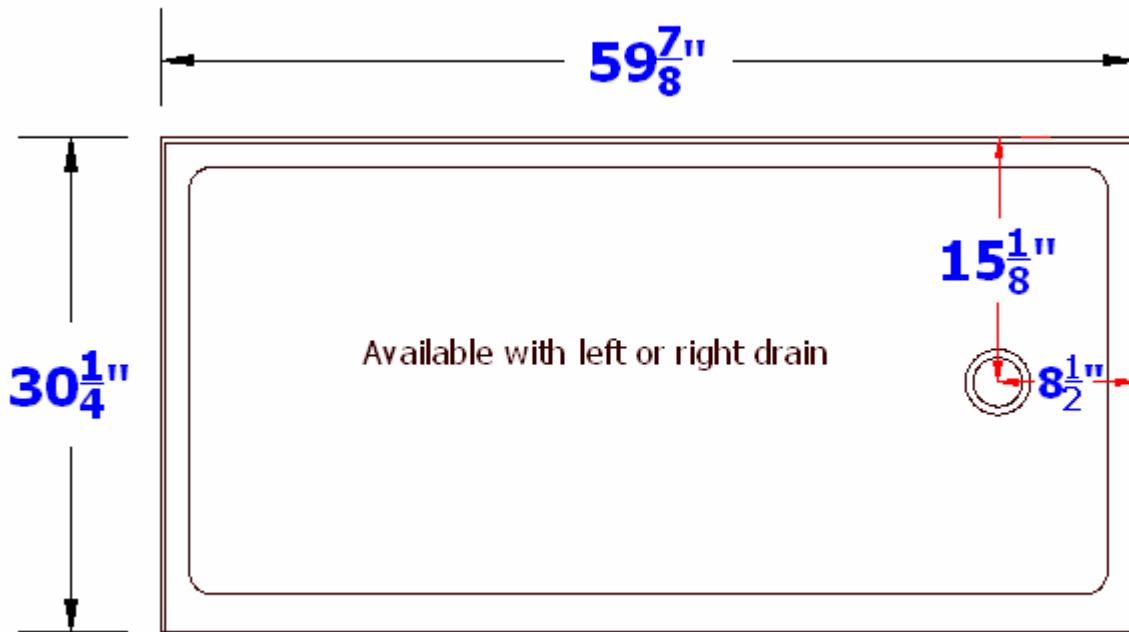

MINCEY MARBLE

SP-3060-OS/IF – RENO SHOWER PAN®

GENERAL PRODUCT INFORMATION

**30" X 60" SHOWER PAN
FOR HOTEL SIERRA
RENOVATION PROJECTS**

DIMENSIONS:

WIDTH: 60" OVERALL LENGTH
DEPTH: 30" SIDES

STANDARD FEATURES:

MINCEY CLASSIC™
MATTE/TEXTURED FINISH
INTEGRAL FRONT CURB
INTEGRAL FLANGE

OPTIONS (AVAILABLE SELECTIONS):

LEFT OR RIGHT DRAIN LOCATION

AVAILABLE COLORS:

MINCEY #2250 SOLID WHITE ONLY