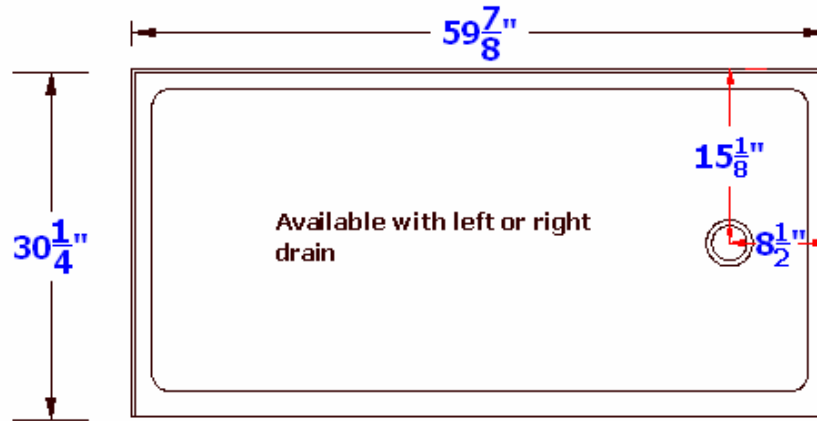

30" X 60" SHOWER PAN FOR HOTEL SIERRA FOR RENOVATIONS

STANDARD FEATURES:

- MATTE/TEXTURED FINISH
- MINCEY CLASSIC™
- 2" FRONT CURB WIDTH
- 3 1/2" INTEGRAL CURB HEIGHT
- INTEGRAL FLANGE

Front View

OPTIONS: (AVAILABLE SELECTIONS)

- LEFT OR RIGHT DRAIN LOCATION