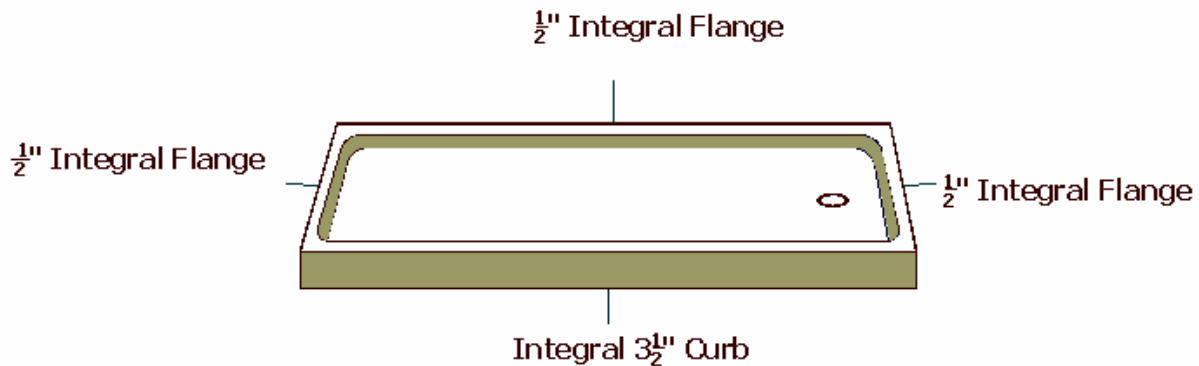

30" X 60" SHOWER PAN FOR HOTEL SIERRA FOR RENOVATIONS

STANDARD FEATURES:

- MATTE/TEXTURED FINISH
- MINCEY CLASSIC™
- 2" FRONT CURB WIDTH
- 3 1/2" INTEGRAL CURB HEIGHT
- INTEGRAL FLANGE

Front View

OPTIONS: (AVAILABLE SELECTIONS)

- LEFT OR RIGHT DRAIN LOCATION