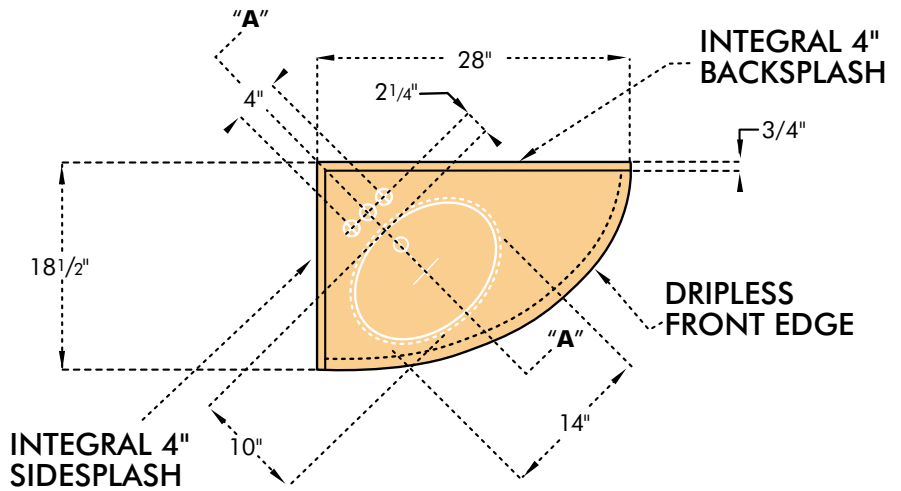

# PETITE 28" x 18 1/2" CORNER VANITY

Specifically designed for smaller areas, this petite vanity has all the essentials in one beautiful design; integral sidesplashes and bowl, a factory attached apron and the highly requested curved front.

- Dimensions do not vary
- Integral backsplash and end splash
- Available with left or right end slash
- Apron cut-outs are not available
- Bowl is integral
- Matte Finish
- Factory attached front apron is suitable for ADA