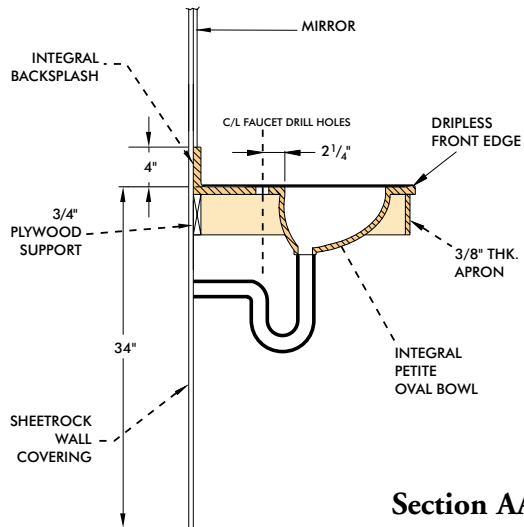

# PETITE 28" x 18 1/2" CORNER VANITY

Specifically designed for smaller areas, this petite vanity has all the essentials in one beautiful design; integral sidesplashes and bowl, a factory attached apron and the highly requested curved front.

- Dimensions do not vary
- Integral backsplash and end splash
- Available with left or right end slash
- Apron cut-outs are not available
- Bowl is integral
- Matte Finish
- Factory attached front apron is suitable for ADA