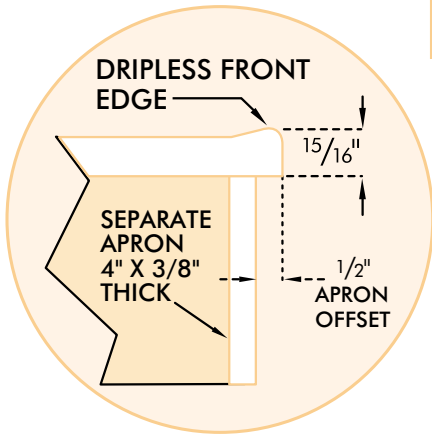

# PETITE 28" x 18 1/2" CORNER VANITY

Specifically designed for smaller areas, this petite vanity has all the essentials in one beautiful design; integral sidesplashes and bowl, a factory attached apron and the highly requested curved front.

- Dimensions do not vary
- Integral backsplash and end splash
- Available with left or right end slash
- Apron cut-outs are not available
- Bowl is integral
- Matte Finish
- Factory attached front apron is suitable for ADA