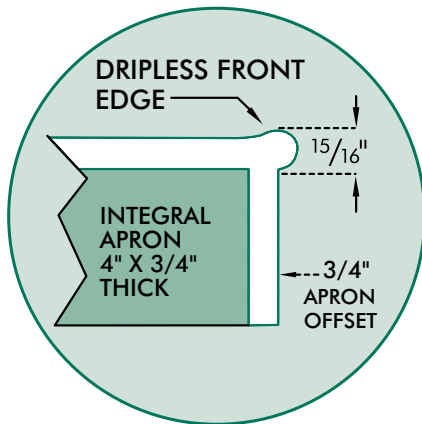

# CURVED CORNER VANITY

For over a decade Mincey Marble has been the leader in cultured marble technology. This innovative design features a curved front, integral apron and integral backsplash. Seamless and easy to maintain, the curved front vanity top will give your bath a touch of elegance.

- Dimensions cannot vary
- Front apron, end splash and backsplash are integral to top
- Front apron suitable for ADA
- Petite undermount bowls sold separately
- Matte Finish
- Available with left or right end splash