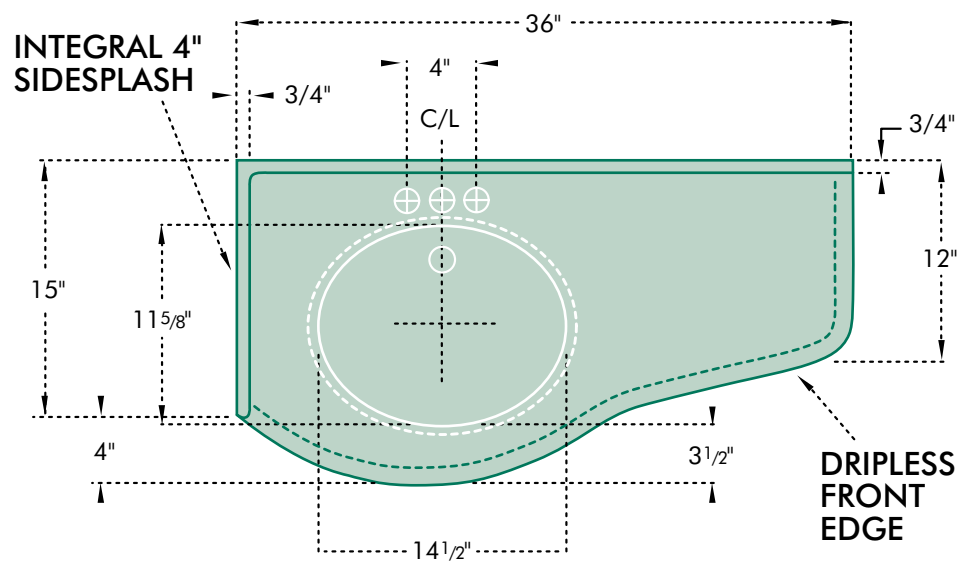

# CURVED CORNER VANITY

For over a decade Mincey Marble has been the leader in cultured marble technology. This innovative design features a curved front, integral apron and integral backsplash. Seamless and easy to maintain, the curved front vanity top will give your bath a touch of elegance.

- Dimensions cannot vary
- Front apron, end splash and backsplash are integral to top
- Front apron suitable for ADA
- Petite undermount bowls sold separately
- Matte Finish
- Available with left or right end splash