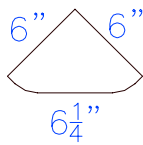

MINCEY MARBLE

FR - 02 FOOT REST™
TECHNICAL SPECIFICATIONS

FR-02 FOOT REST FOR HOTEL SIERRA

FEATURES:

- 6" X 6" X 6 1/4"
- MATTE FINISH
- CORNER MOUNT
- SEPARATE SUPPORT LEGS
- STANDARD INSTALLATION
- MINCEY CLASSIC™

Top View

1/2" Thick Supports

OPTIONS: (AVAILABLE SELECTIONS)

- MINCOR™