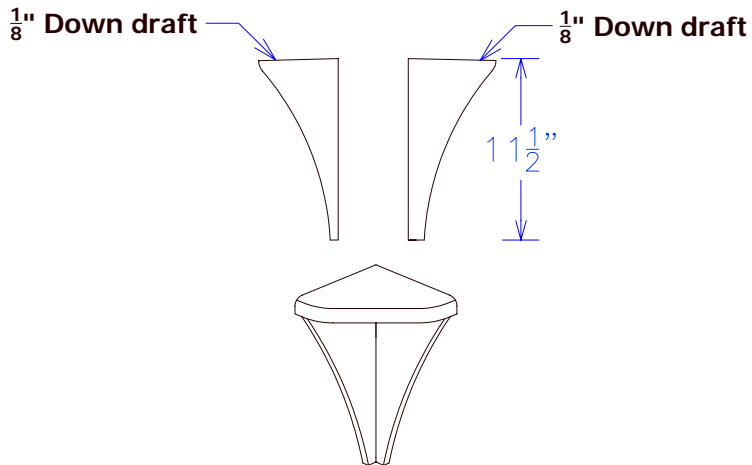

MINCEY MARBLE

FR - 02 FOOT REST™
TECHNICAL SPECIFICATIONS

FR-02 FOOT REST FOR HOTEL SIERRA

FEATURES:

- 6" X 6" X 6 1/4"
- MATTE FINISH
- CORNER MOUNT
- SEPARATE SUPPORT LEGS
- STANDARD INSTALLATION
- MINCEY CLASSIC™

Top View

1/2" Thick Supports

OPTIONS: (AVAILABLE SELECTIONS)

- MINCOR™